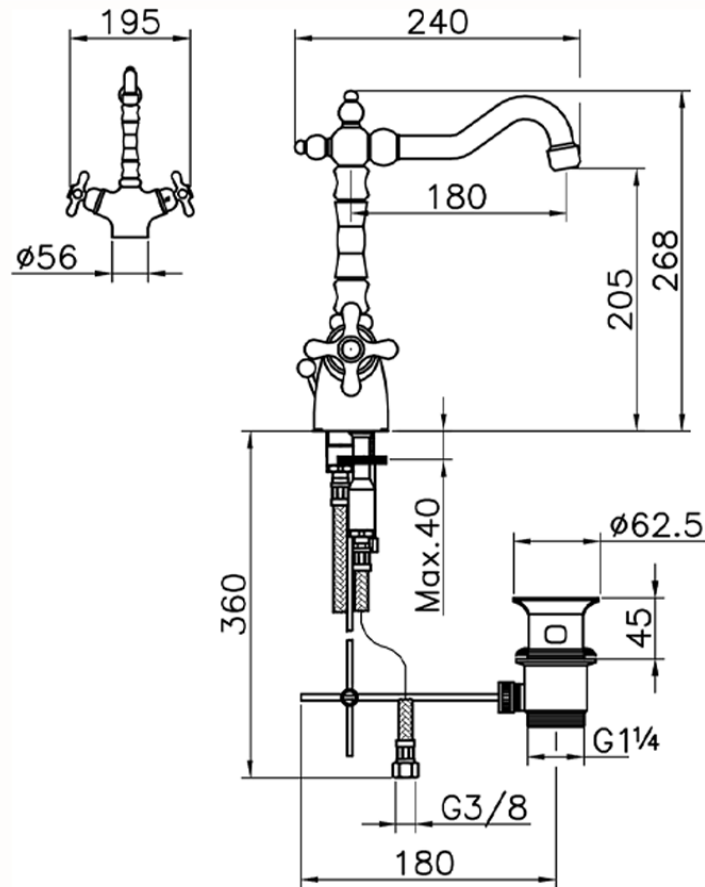

Thermostatic washbasin mixer CROISSETTE\_CST52010

CST52010

<https://en.huberitalia.com/thermostatic-washbasin-mixer-croisette-cst52010>

2026-06-13