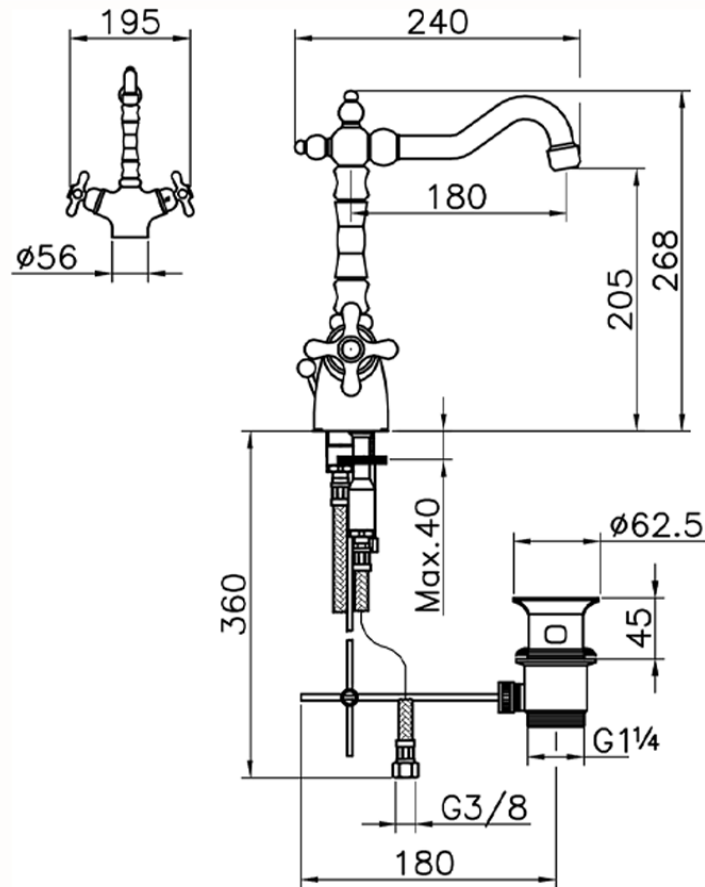

Thermostatic washbasin mixer CROISSETTE_CST52010

CST52010

<https://en.huberitalia.com/thermostatic-washbasin-mixer-croisette-cst52010>

2026-04-06