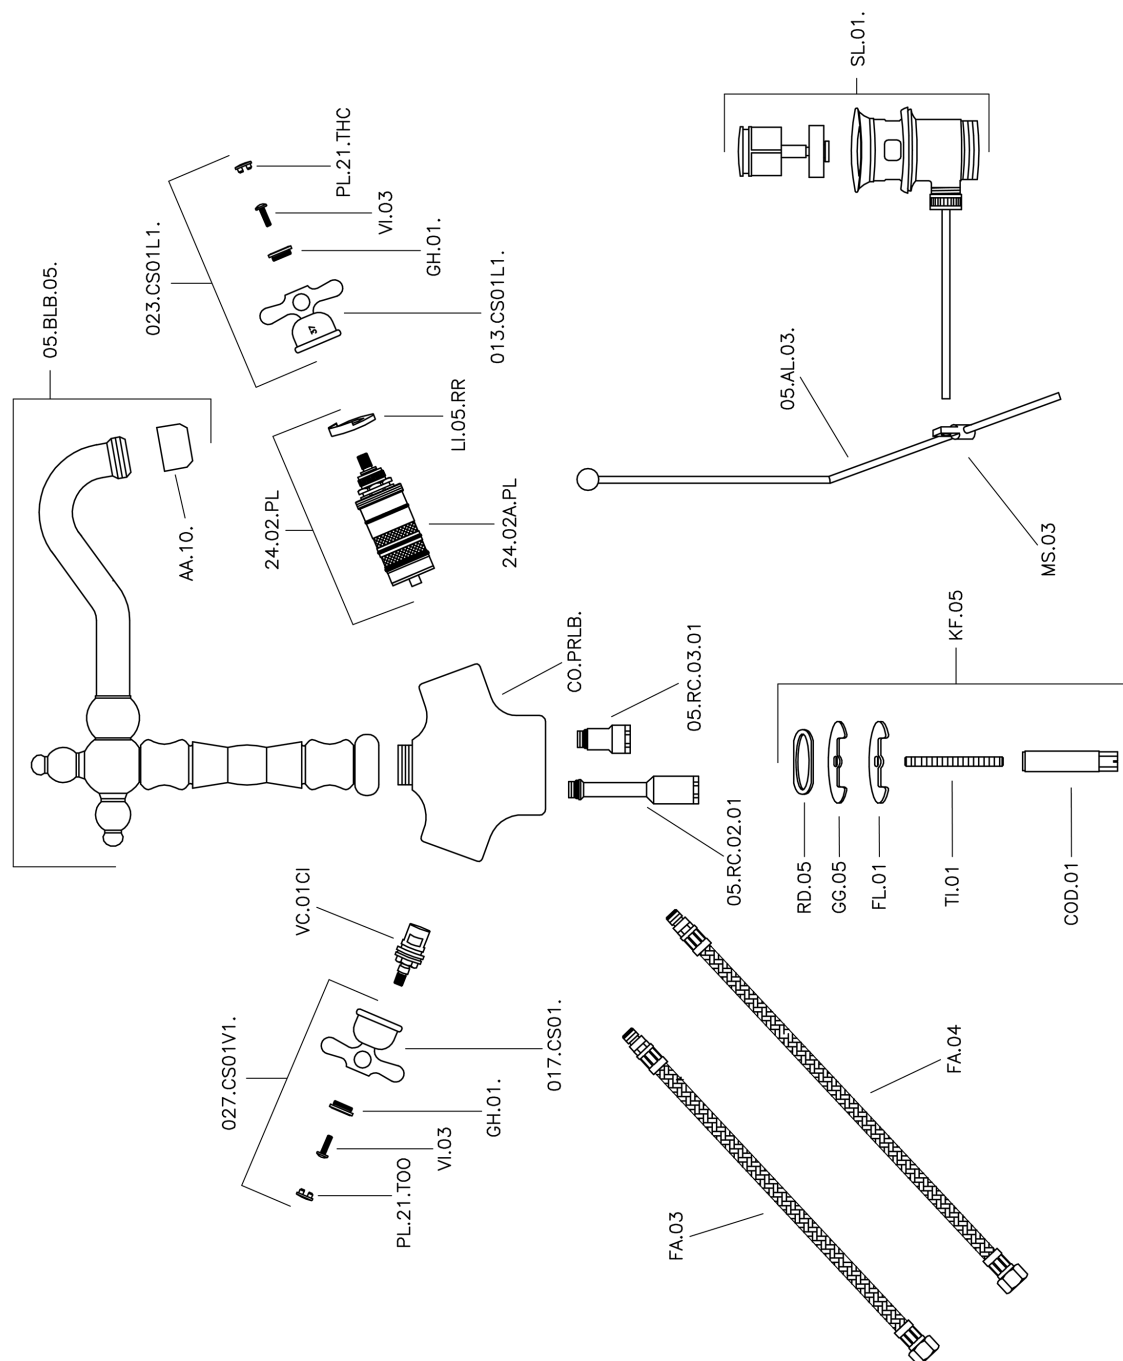

Thermostatic washbasin mixer CROISSETTE_CST52010

MODEL **CST52010**

Thermostatic washbasin mixer, with 1"1/4 automatic pop-up waste, swivel spout, G.3/8" stainless steel flexible hoses

AVAILABLE FINISHINGS

-  **21** 21 Chrome
-  **27** 27 Old Bronze
-  **2G** 2G Antique Gold
-  **2W** 2W Brushed Gold

CHARACTERISTICS

Cartridge Spare Parts **24.04A.PP**

8x20 Plus P Thermostatic Valve

Thermostatic

The Huber thermostatic is your personal water manager, helping you to handle, control and save water and energy.

Thermostatic washbasin mixer CROISSETTE_CST52010

CST52010

<https://en.huberitalia.com/thermostatic-washbasin-mixer-croisette-cst52010>

2026-06-13