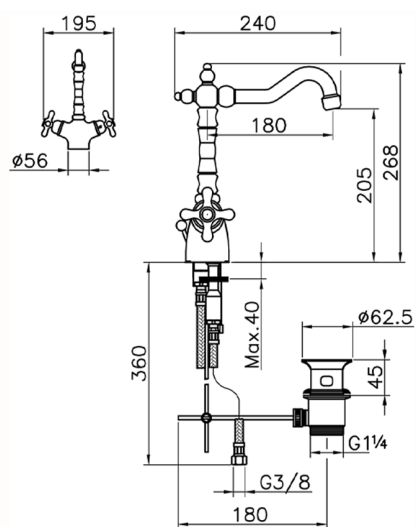

Thermostatic washbasin mixer CROISSETTE_CST52010

MODEL **CST52010**

Thermostatic washbasin mixer, with 1"1/4 automatic pop-up waste, swivel spout, G.3/8" stainless steel flexible hoses

AVAILABLE FINISHINGS

-  **21** 21 Chrome
-  **27** 27 Old Bronze
-  **2G** 2G Antique Gold
-  **2W** 2W Brushed Gold

CHARACTERISTICS

Cartridge Spare Parts **24.04A.PP**

8x20 Plus P Thermostatic Valve

Thermostatic

The Huber thermostatic is your personal water manager, helping you to handle, control and save water and energy.

Thermostatic washbasin mixer CROISSETTE_CST52010

CST52010

<https://en.huberitalia.com/thermostatic-washbasin-mixer-croisette-cst52010>

2026-06-13