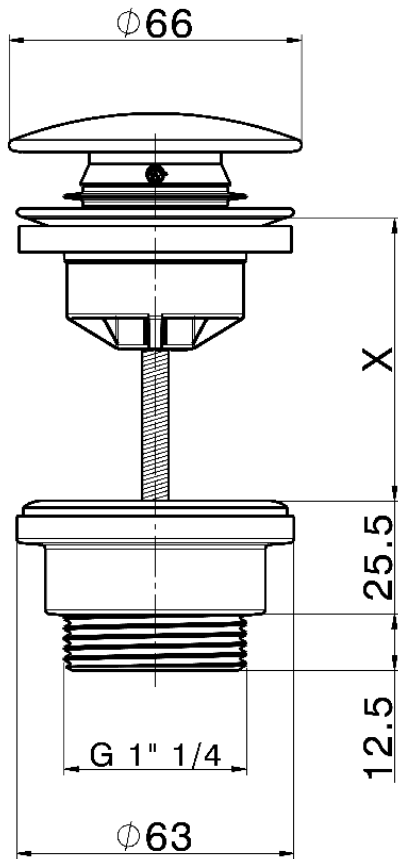

1"1/4 click clack drain for basin mixer COMPONENTS\_ZB001790

X = 0-63 mm. MAX

X = 63-103 mm. MAX