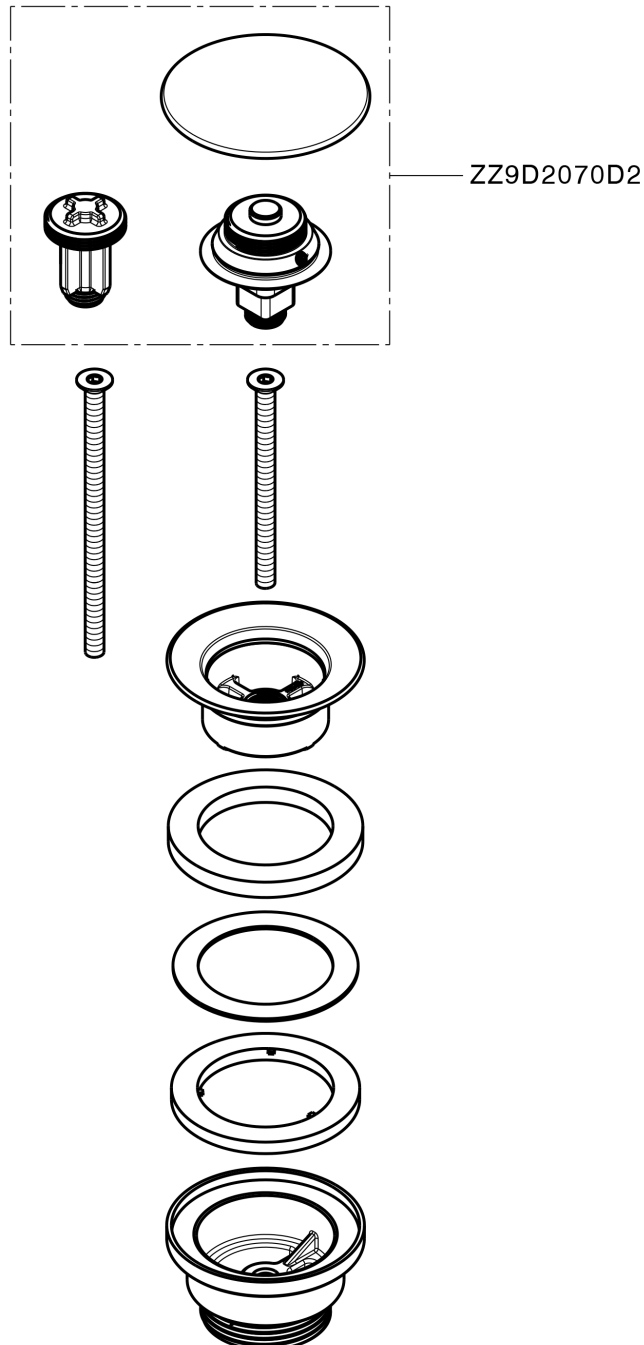

1"1/4 click clack drain for basin mixer COMPONENTS_ZB001790

ZB001790

<https://en.huberitalia.com/11-4-click-clack-drain-for-basin-mixer-components-zb001790>

2026-04-09