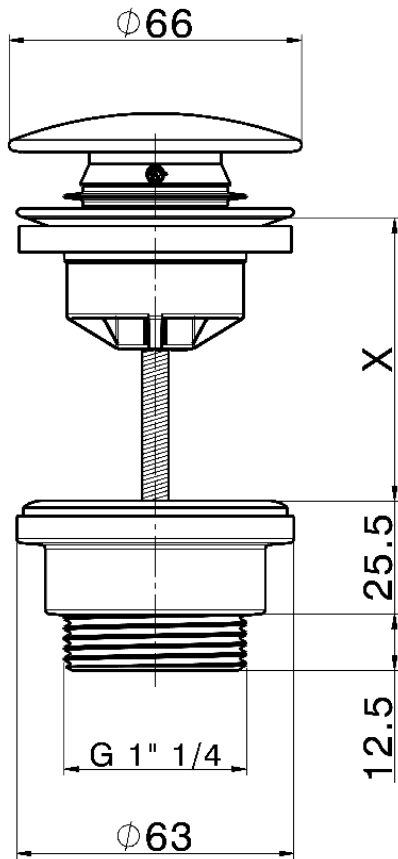

1"1/4 click clack drain for basin mixer COMPONENTS_ZB001790

X = 0-63 mm. MAX

X = 63-103 mm. MAX

ZB001790

<https://en.huberitalia.com/11-4-click-clack-drain-for-basin-mixer-components-zb001790>

2026-06-27