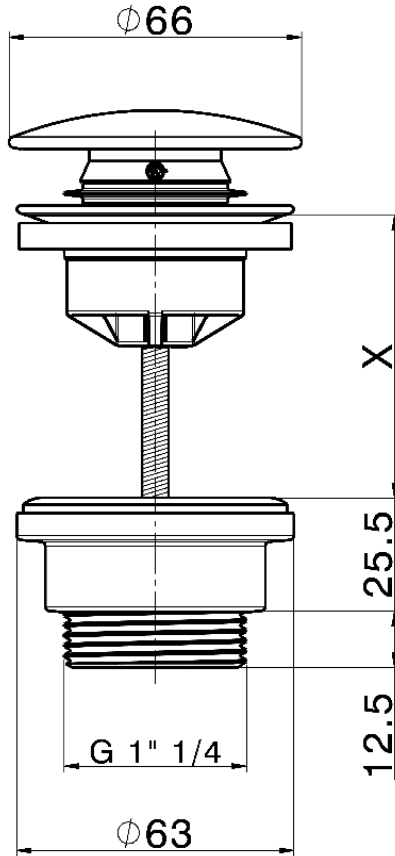

1"1/4 click clack drain for basin mixer COMPONENTS_ZB001790

X = 0-63 mm. MAX

X = 63-103 mm. MAX

ZB001790

<https://en.huberitalia.com/11-4-click-clack-drain-for-basin-mixer-components-zb001790>

2026-06-26