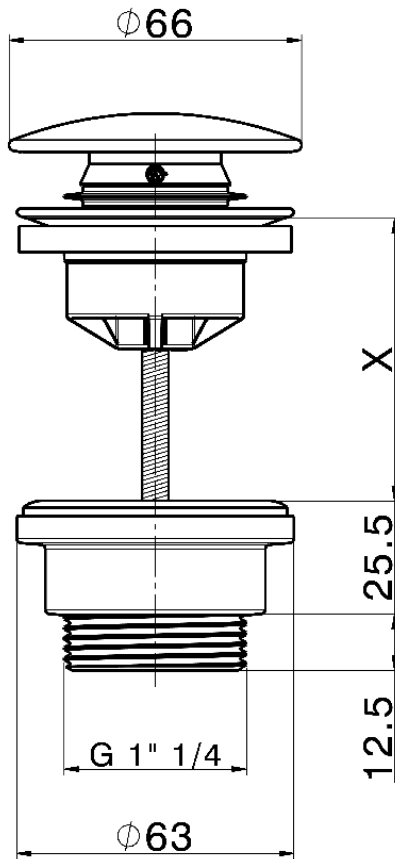

1"1/4 click clack drain for basin mixer COMPONENTS\_ZB001790

X = 0-63 mm. MAX

X = 63-103 mm. MAX

ZB001790

<https://en.huberitalia.com/11-4-click-clack-drain-for-basin-mixer-components-zb001790>

2026-06-06