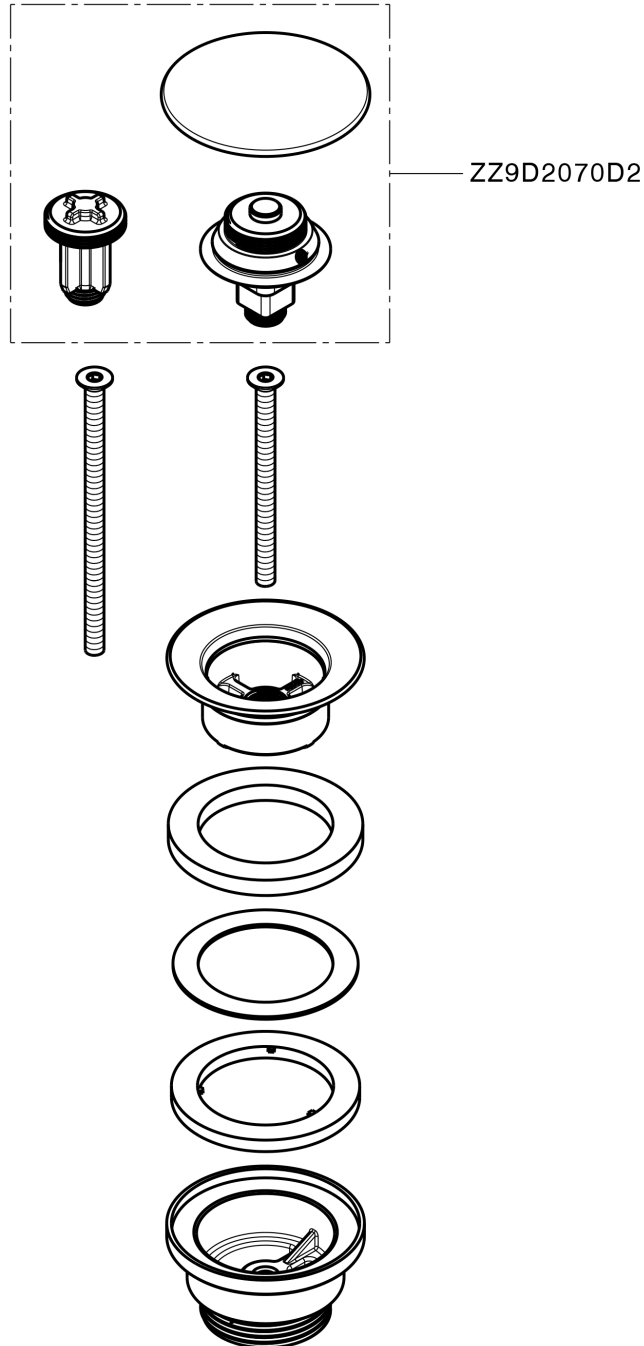

## 1"1/4 click clack drain for basin mixer COMPONENTS\_ZB001790

ZB001790

<https://en.huberitalia.com/11-4-click-clack-drain-for-basin-mixer-components-zb001790>

2026-04-09