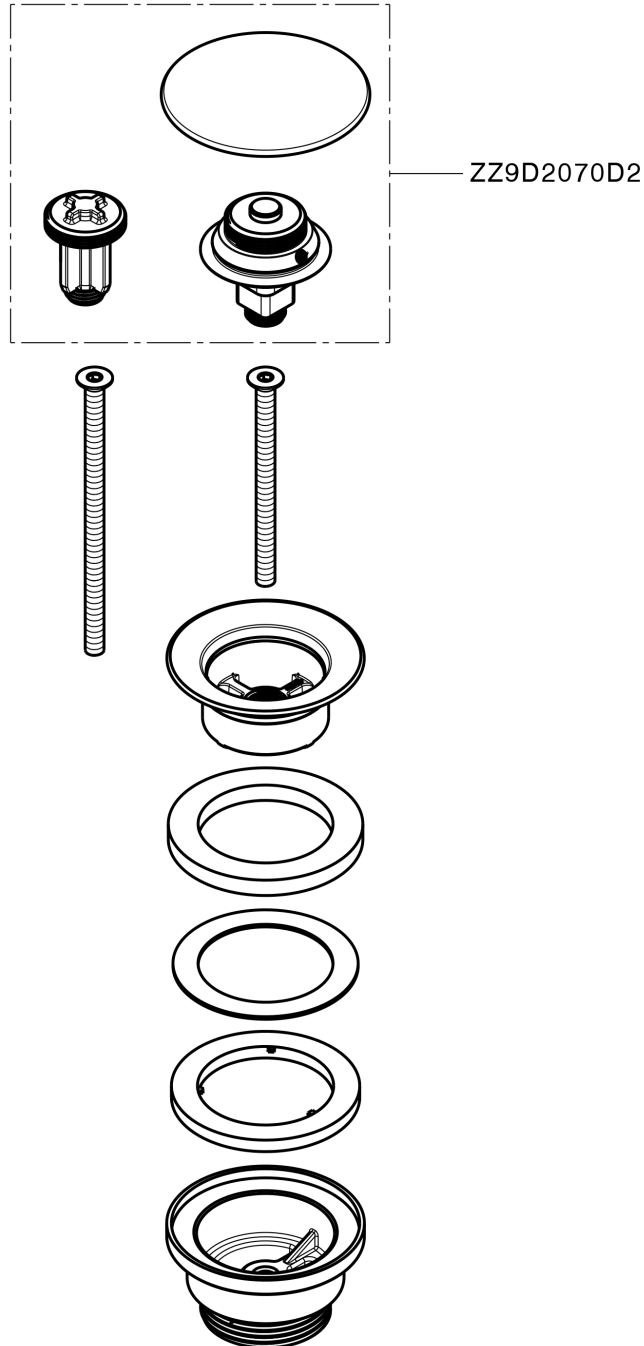

## 1"1/4 click clack drain for basin mixer COMPONENTS\_ZB001790

ZB001790

<https://en.huberitalia.com/11-4-click-clack-drain-for-basin-mixer-components-zb001790>

2026-01-13