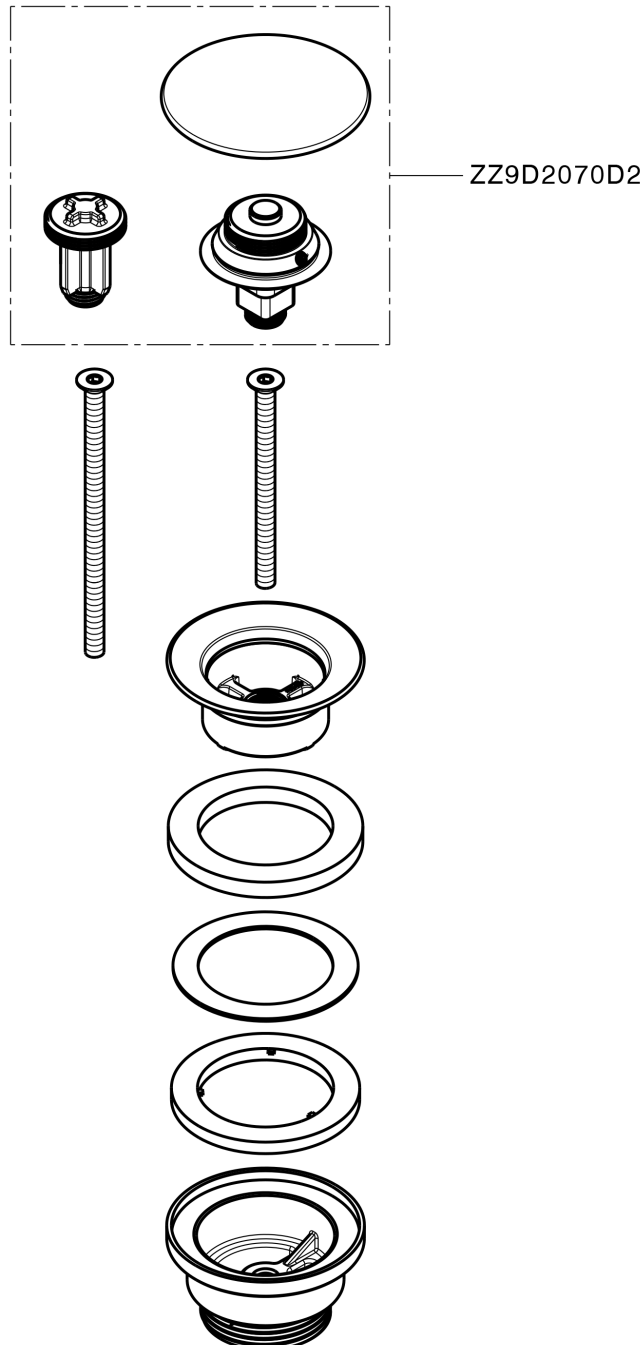

1"1/4 click clack drain for basin mixer COMPONENTS_ZB001790

ZB001790

<https://en.huberitalia.com/11-4-click-clack-drain-for-basin-mixer-components-zb001790>

2026-02-24