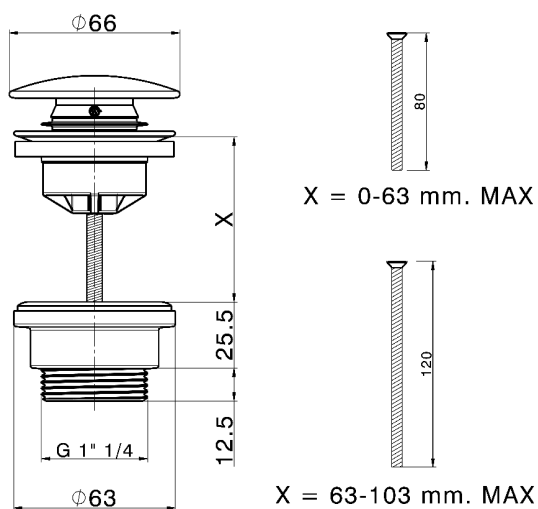

AVAILABLE FINISHINGS

- **D1** D1 Brushed Inox
- **26** 26 Old Copper
- **2W** 2W Brushed Gold
- **40** 40 Matt Black
- **4Q** 4Q Matt White
- **D2** D2 Polished Inox