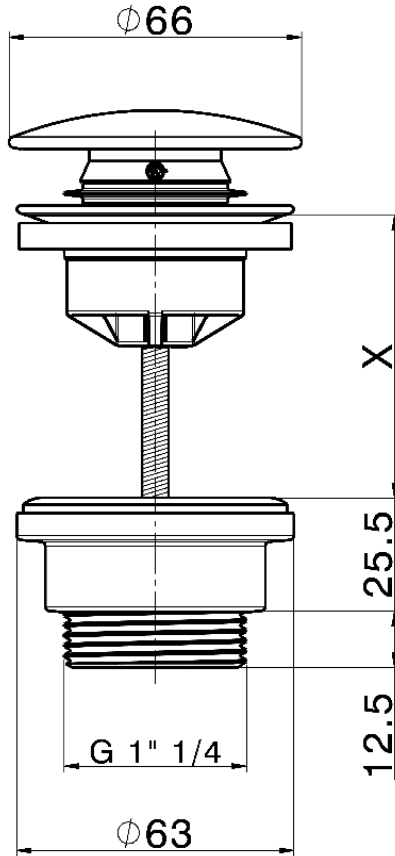

1"1/4 click clack drain for basin mixer COMPONENTS\_ZB001790

X = 0-63 mm. MAX

X = 63-103 mm. MAX

ZB001790

<https://en.huberitalia.com/11-4-click-clack-drain-for-basin-mixer-components-zb001790>

2026-06-26