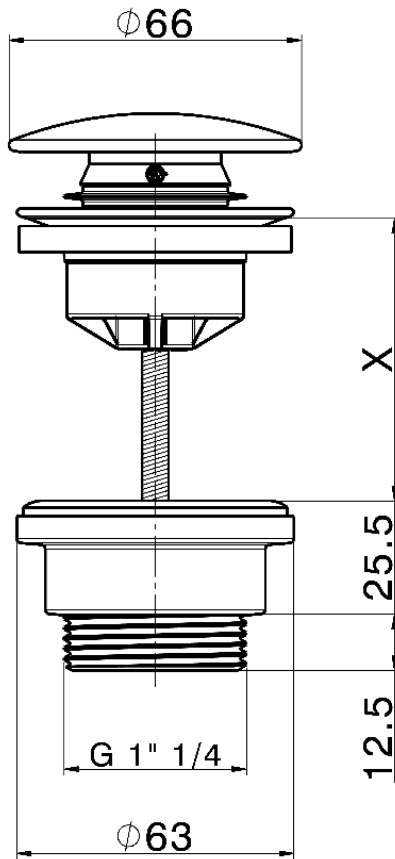

1"1/4 click clack drain for basin mixer COMPONENTS_ZB001790

X = 0-63 mm. MAX

X = 63-103 mm. MAX