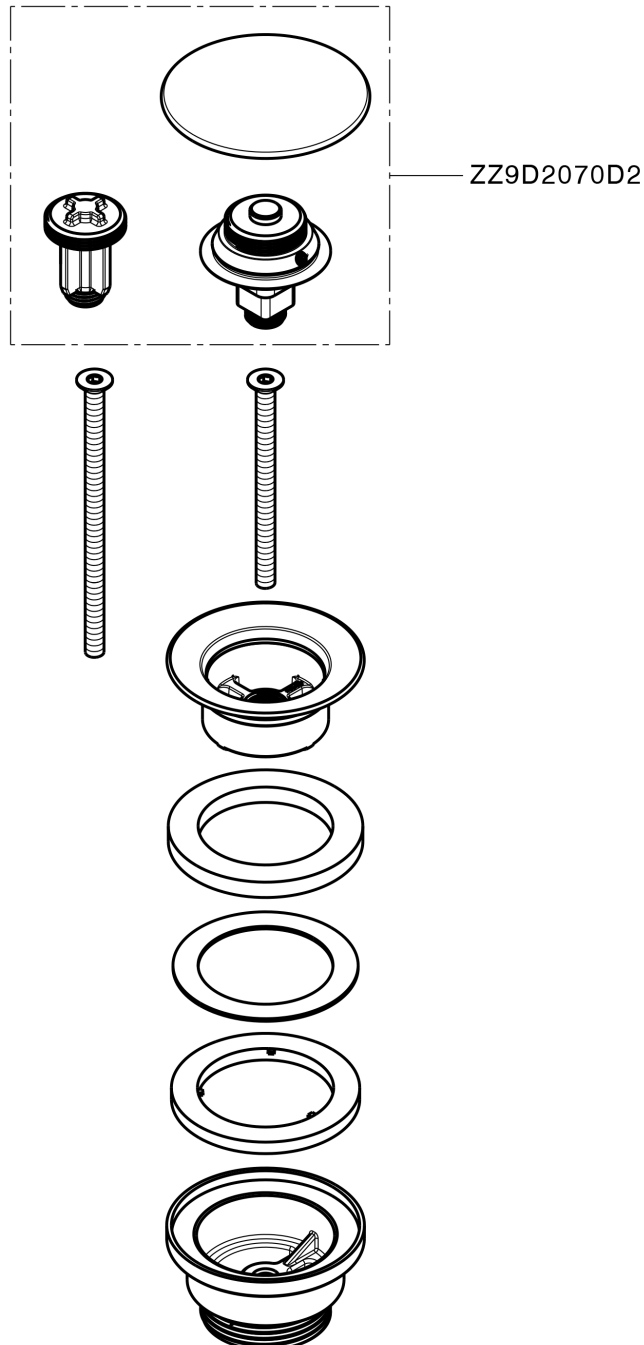

1"1/4 click clack drain for basin mixer COMPONENTS_ZB001790

ZB001790

<https://en.huberitalia.com/11-4-click-clack-drain-for-basin-mixer-components-zb001790>

2026-04-05