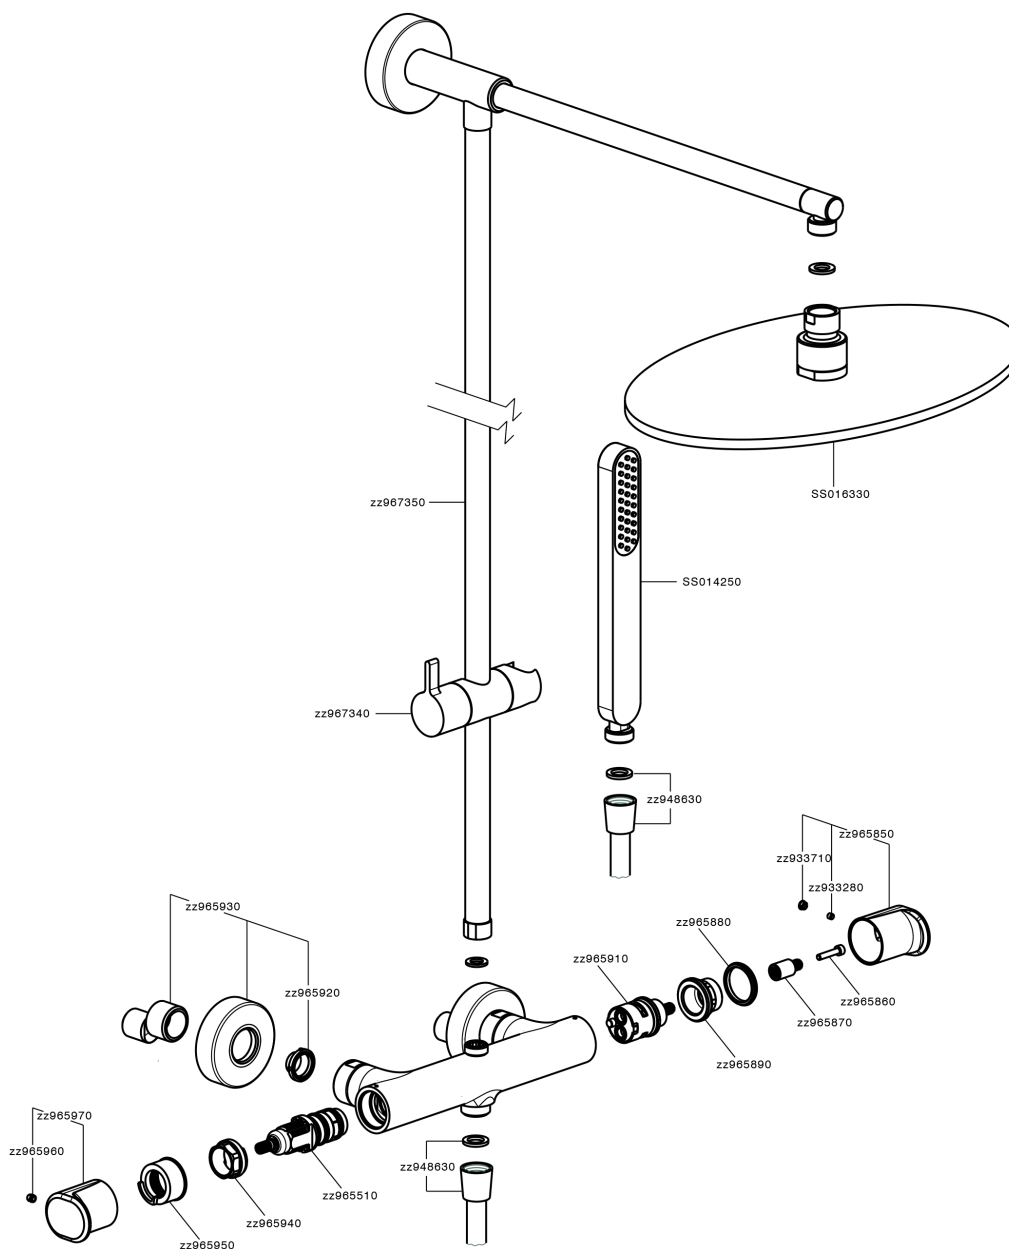

Thermostatic shower column, 2-function COLUMNS_LYC78030

MODEL **LYC78030**

Thermostatic shower column, 2-function, 2-outlet devia stop, not adjustable riser column, Sliding handshower holder, minimalistic one spray flat handshower ABS, 300 mm Brass round headshower, 150 cm smooth SUPREME Flexible Hose

AVAILABLE FINISHINGS

-  **21** 21 Chrome
-  **2B** 2B Polished Nickel
-  **2F** 2F Brushed Nickel
-  **40** 40 Matt Black
-  **4Q** 4Q Matt White

CHARACTERISTICS

Cartridge Spare Parts **ZZ96551000**

TMX 25 Thermostatic Valve

DeviaStop

The Huber Devia Stop technology allows to adjust the water flow and to direct it to the selected output point (overhead soaker, hand shower, etc).

SafeTouch

The Huber SafeTouch system maintains the mixer body cool to the touch during operation.

Thermostatic

The Huber thermostatic is your personal water manager, helping you to handle, control and save water and energy.

Thermostatic shower column, 2-function COLUMNS_LYC78030

LYC78030

<https://en.huberitalia.com/thermostatic-shower-column-2-function-columns-lyc78030>