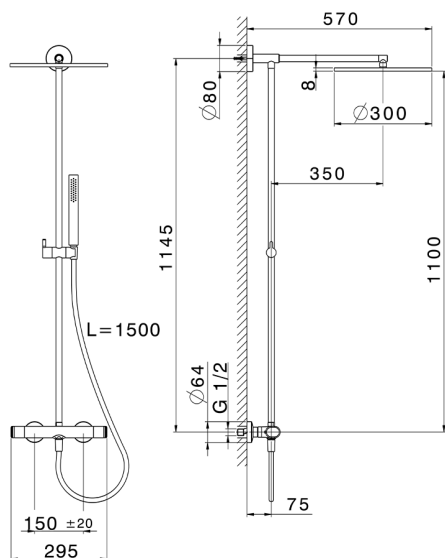

Thermostatic shower column, 2-function COLUMNS_LYC78030

MODEL **LYC78030**

Thermostatic shower column, 2-function, 2-outlet devia stop, not adjustable riser column, Sliding handshower holder, minimalistic one spray flat handshower ABS, 300 mm Brass round headshower, 150 cm smooth SUPREME Flexible Hose

AVAILABLE FINISHINGS

-  **21** 21 Chrome
-  **2B** 2B Polished Nickel
-  **2F** 2F Brushed Nickel
-  **40** 40 Matt Black
-  **4Q** 4Q Matt White

CHARACTERISTICS

Cartridge Spare Parts **ZZ96551000**

TMX 25 Thermostatic Valve

DeviaStop

The Huber Devia Stop technology allows to adjust the water flow and to direct it to the selected output point (overhead soaker, hand shower, etc).

SafeTouch

The Huber SafeTouch system maintains the mixer body cool to the touch during operation.