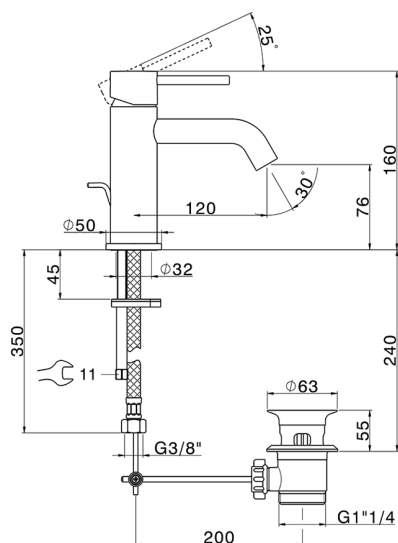

Single lever washbasin mixer NUOVA KIRUNA_K2000510

MODEL **K2000510**

Single lever washbasin mixer, with 1"1/4 automatic pop-up waste, G.3/8" stainless steel flexible hoses

AVAILABLE FINISHINGS

-  **21** 21 Chrome
-  **26** 26 Old Copper
-  **2F** 2F Brushed Nickel
-  **2W** 2W Brushed Gold
-  **40** 40 Matt Black
-  **4Q** 4Q Matt White

CHARACTERISTICS

Cartridge Spare Parts **ZZ99672000**

35 mm Cartridge

EcoStop

EcoStop feature limits water flow to approximately 50% of maximum output with one point of resistance on setting. Push slightly past the middle stop only when full water output is required. This will save water up to 50%.

Single lever washbasin mixer NUOVA KIRUNA_K2000510

K2000510

<https://en.huberitalia.com/single-lever-washbasin-mixer-nuova-kiruna-k2000510>

2024-11-15