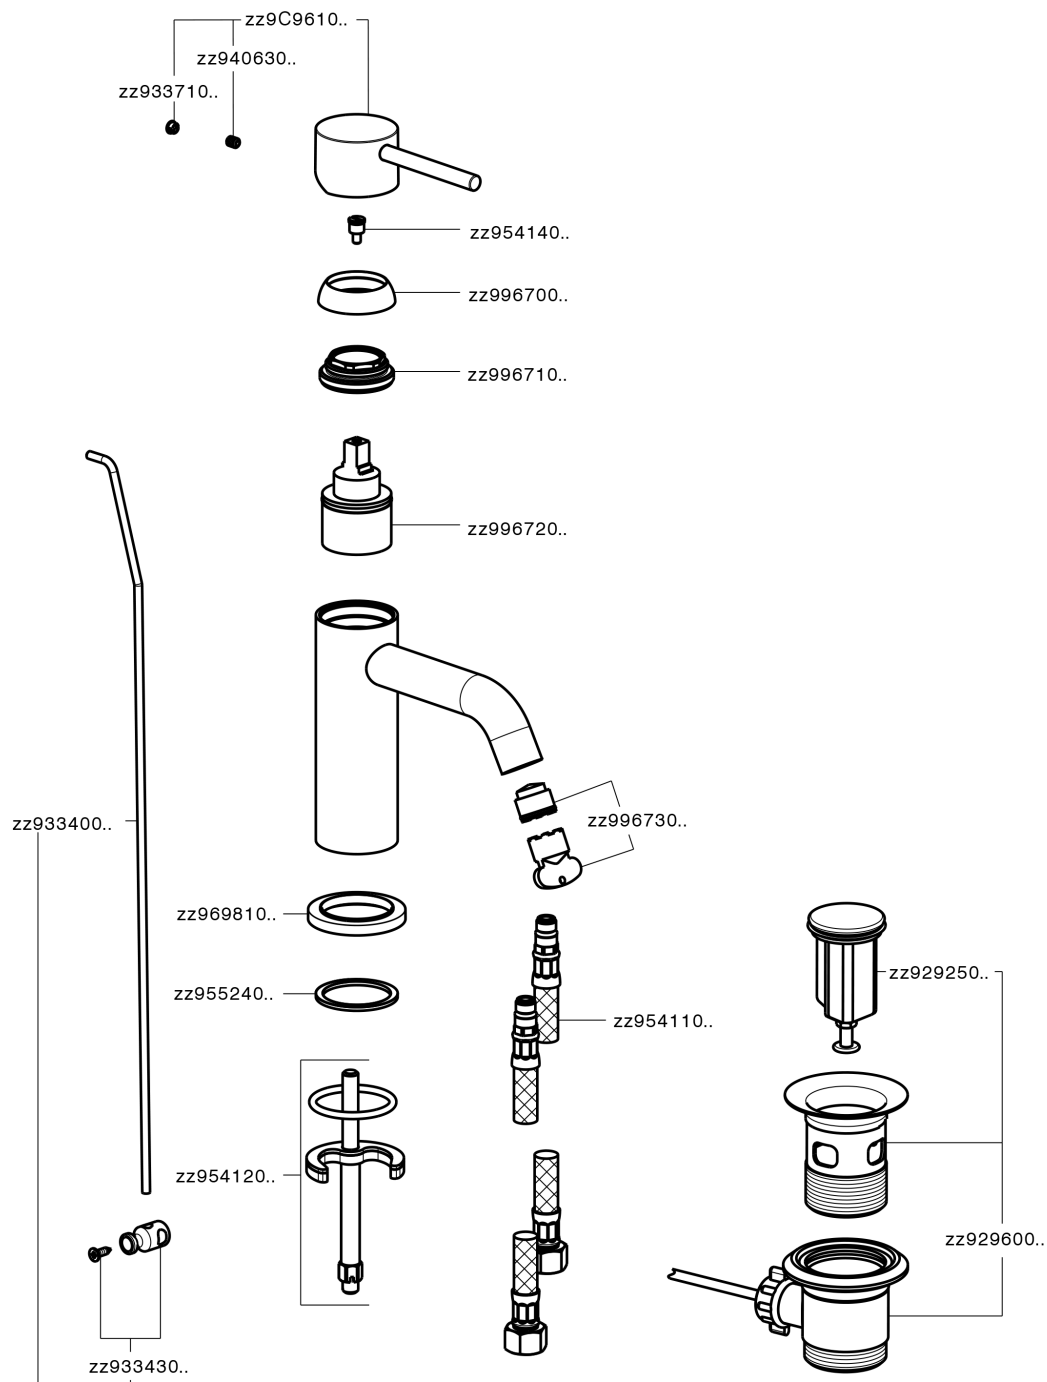

Single lever washbasin mixer NUOVA KIRUNA_K2000510

MODEL **K2000510**

Single lever washbasin mixer, with 1"1/4 automatic pop-up waste, G.3/8" stainless steel flexible hoses

AVAILABLE FINISHINGS

-  **21** 21 Chrome
-  **26** 26 Old Copper
-  **2F** 2F Brushed Nickel
-  **2W** 2W Brushed Gold
-  **40** 40 Matt Black
-  **4Q** 4Q Matt White

CHARACTERISTICS

Cartridge Spare Parts **ZZ99672000**

35 mm Cartridge

EcoStop

EcoStop feature limits water flow to approximately 50% of maximum output with one point of resistance on setting. Push slightly past the middle stop only when full water output is required. This will save water up to 50%.

Single lever washbasin mixer NUOVA KIRUNA_K2000510

K2000510

<https://en.huberitalia.com/single-lever-washbasin-mixer-nuova-kiruna-k2000510>

2024-11-15