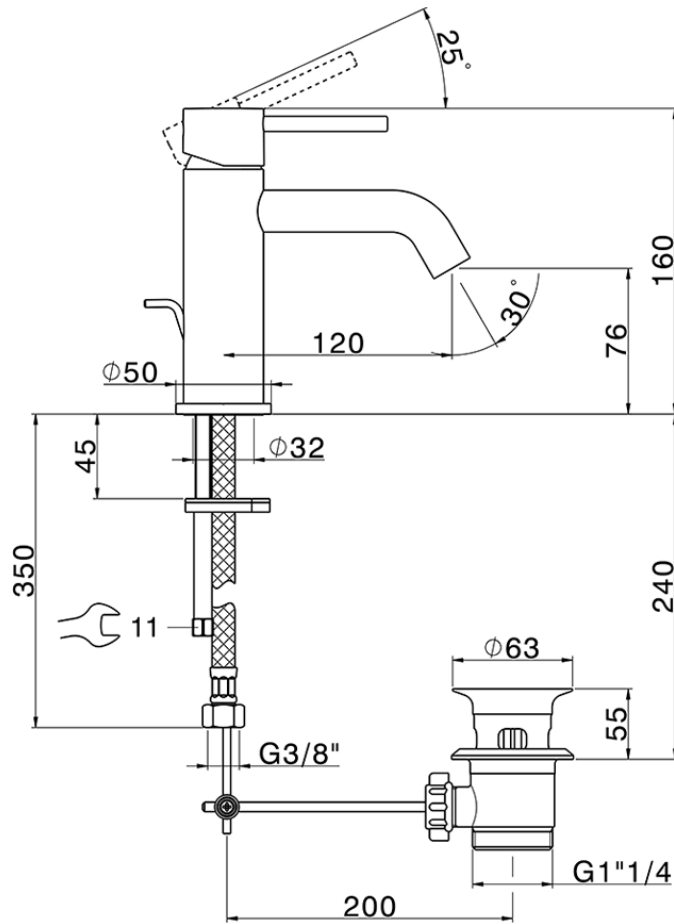

Single lever washbasin mixer NUOVA KIRUNA\_K2000510

K2000510

<https://en.huberitalia.com/single-lever-washbasin-mixer-nuova-kiruna-k2000510>

2024-11-15