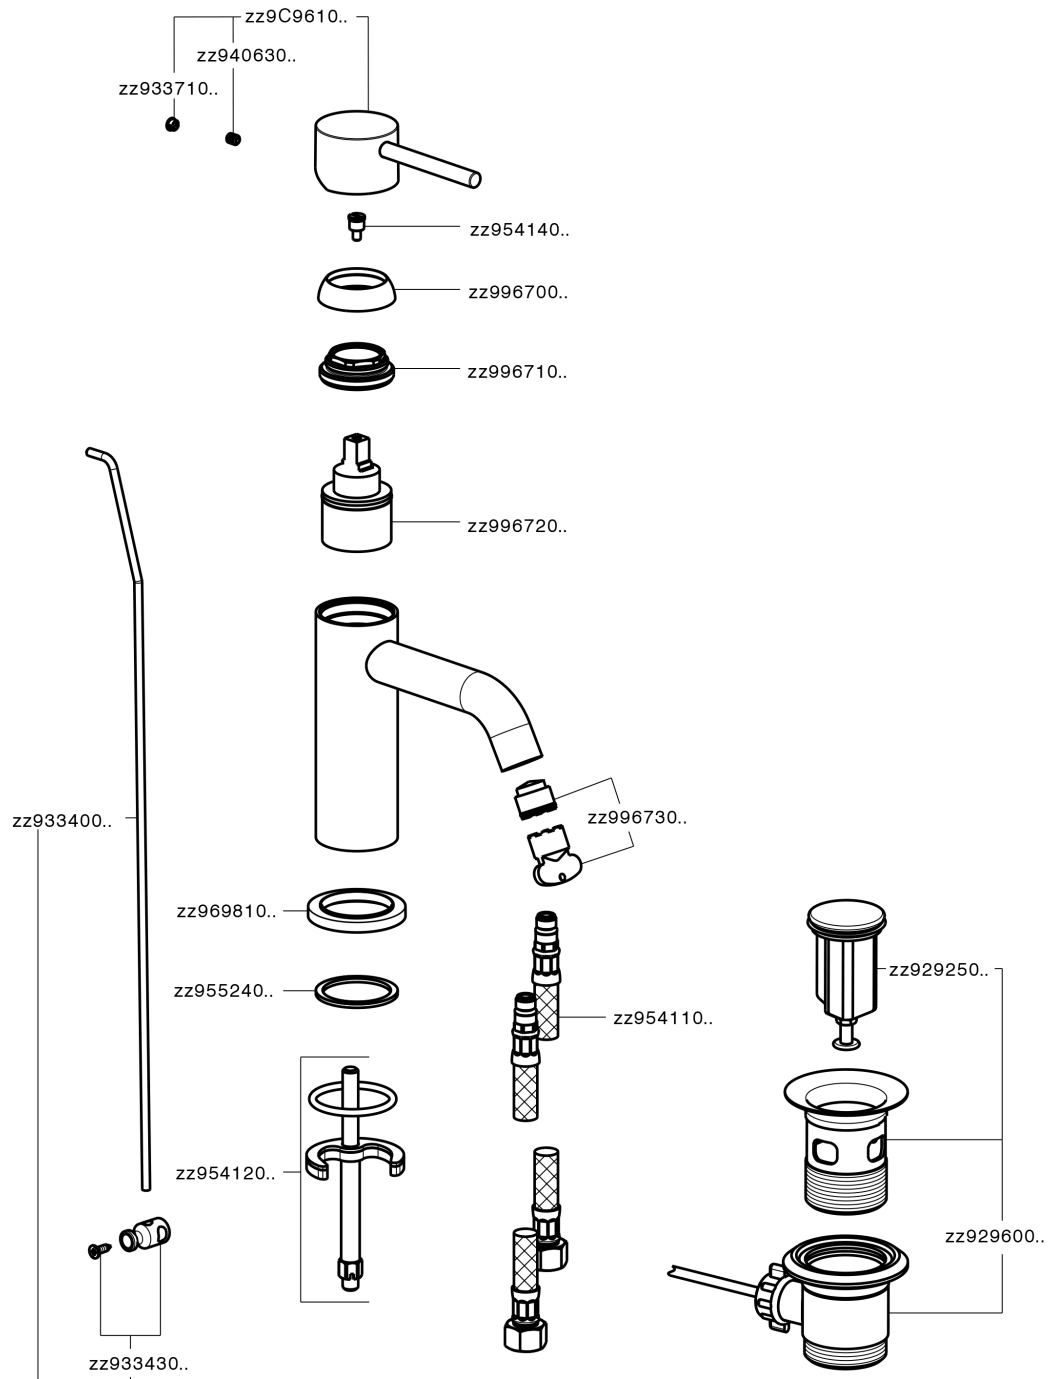

Single lever washbasin mixer NUOVA KIRUNA_K2000510

MODEL **K2000510**

Single lever washbasin mixer, with 1"1/4 automatic pop-up waste, G.3/8" stainless steel flexible hoses

AVAILABLE FINISHINGS

-  **21** 21 Chrome
-  **26** 26 Old Copper
-  **2F** 2F Brushed Nickel
-  **2W** 2W Brushed Gold
-  **40** 40 Matt Black
-  **4Q** 4Q Matt White

CHARACTERISTICS

Cartridge Spare Parts **ZZ99672000**

35 mm Cartridge

EcoStop

EcoStop feature limits water flow to approximately 50% of maximum output with one point of resistance on setting. Push slightly past the middle stop only when full water output is required. This will save water up to 50%.

Single lever washbasin mixer NUOVA KIRUNA_K2000510

K2000510

<https://en.huberitalia.com/single-lever-washbasin-mixer-nuova-kiruna-k2000510>

2024-11-15