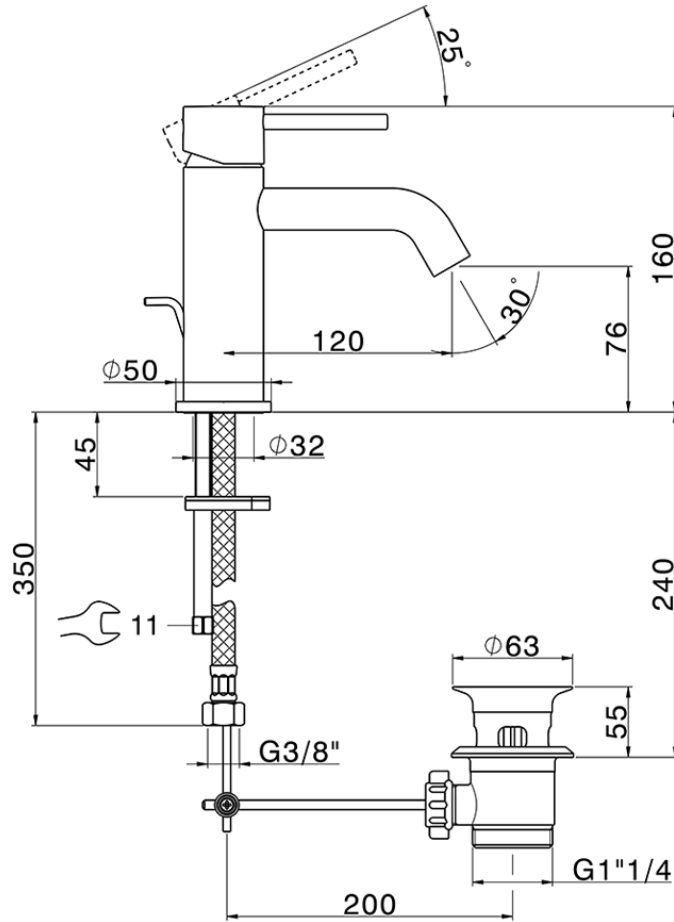

Single lever washbasin mixer NUOVA KIRUNA_K2000510

K2000510

<https://en.huberitalia.com/single-lever-washbasin-mixer-nuova-kiruna-k2000510>

2024-11-15