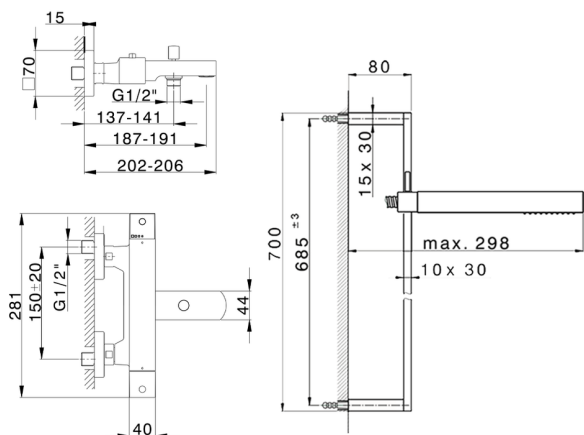

Thermostatic bath-shower mixer with sliding bar NUOVA EGO_NES27010

MODEL **NES27010**

Thermostatic bath-shower mixer with sliding bar, 70 cm sliding rail bar with sliding bracket, ABS 27x27mm one spray minimalist square handshower, 150 cm smooth SILVERFLEX Flexible Hose

AVAILABLE FINISHINGS

-  **21** 21 Chrome
-  **2F** 2F Brushed Nickel
-  **40** 40 Matt Black
-  **4Q** 4Q Matt White

CHARACTERISTICS

Cartridge Spare Parts **22.04A.AR - ZZ97279004**

Argo 2 (long filter) Thermostatic Valve