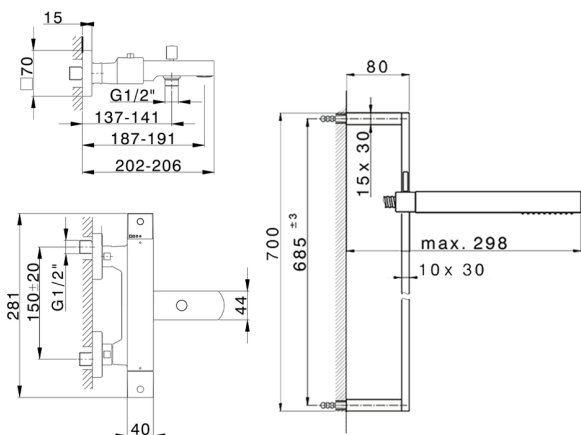

Thermostatic bath-shower mixer with sliding bar NUOVA EGO_NES27010

MODEL **NES27010**

Thermostatic bath-shower mixer with sliding bar, 70 cm sliding rail bar with sliding bracket, ABS 27x27mm one spray minimalist square handshower, 150 cm smooth SILVERFLEX Flexible Hose

AVAILABLE FINISHINGS

-  **21** 21 Chrome
-  **2F** 2F Brushed Nickel
-  **40** 40 Matt Black
-  **4Q** 4Q Matt White

CHARACTERISTICS

Cartridge Spare Parts **22.04A.AR - ZZ97279004**

Argo 2 (long filter) Thermostatic Valve