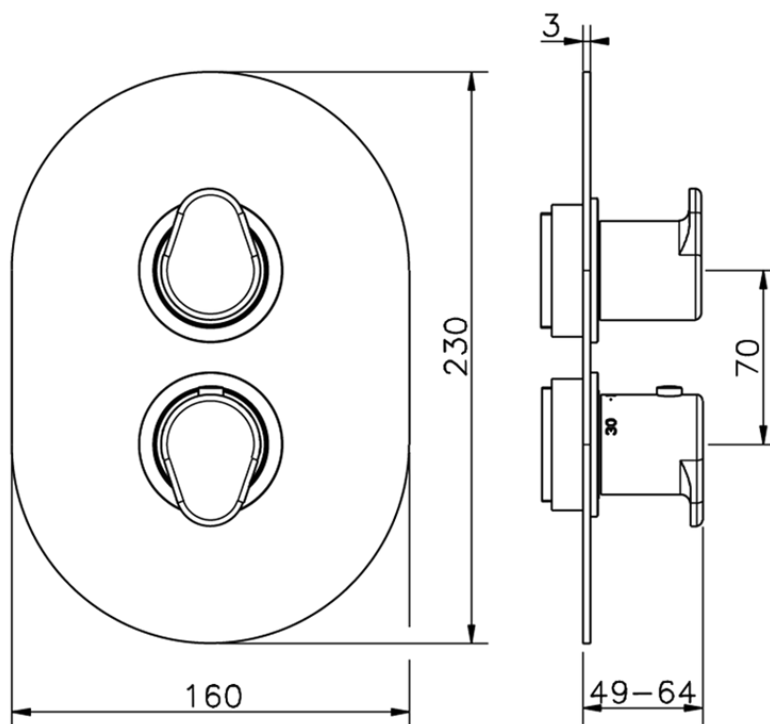

Exposed part for con.thermo.shower valve, 3-outlet THERMO_LY018200

LY018200

<https://en.huberitalia.com/exposed-part-for-con-thermo-shower-valve-3-outlet-thermo-ly018200>

Piastra/Plate/Plaque/Platte/Placa

2-3mm: XX 25-40 YY 76-91

10 mm: XX 16-31 YY 65-80

ZB018201

<https://en.huberitalia.com/3-outlet-concealed-thermostatic-shower-valve-concealed-zb018201>

2026-05-25