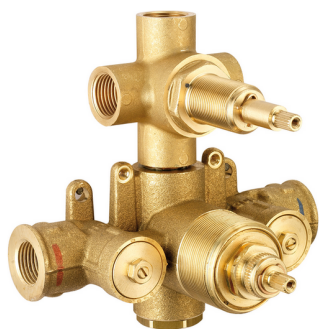

Exposed part for con.thermo.shower valve, 3-outlet THERMO_LY018200

MODEL **LY018200**

Exposed part for 3-outlet thermostatic mixer, with 3 outlet diverter, without concealed part, for item ZB018201

AVAILABLE FINISHINGS

-  **21** 21 Chrome
-  **2B** 2B Polished Nickel
-  **2F** 2F Brushed Nickel
-  **40** 40 Matt Black
-  **4Q** 4Q Matt White

CHARACTERISTICS

Installation **Concealed**
 Required concealed parts **ZB018201**

Thermostatic

The Huber thermostatic is your personal water manager, helping you to handle, control and save water and energy.

3-outlet Concealed thermostatic shower valve CONCEALED_ZB018201

MODEL **ZB018201**

3-Outlet Concealed thermostatic mixer, with 3-outlet diverter, without trim kit

AVAILABLE FINISHINGS

CHARACTERISTICS

Installation	Concealed
Cartridge Spare Parts	24.04A.PP
8x20 Plus P Thermostatic Valve	
Concealed	1