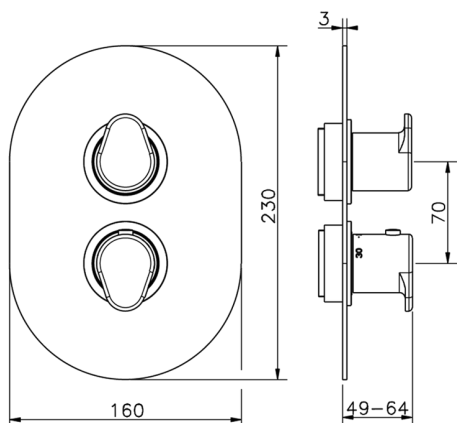

Exposed part for con.thermo.shower valve, 3-outlet THERMO_LY018200

MODEL **LY018200**

Exposed part for 3-outlet thermostatic mixer, with 3 outlet diverter, without concealed part, for item ZB018201

AVAILABLE FINISHINGS

-  **21** 21 Chrome
-  **2B** 2B Polished Nickel
-  **2F** 2F Brushed Nickel
-  **40** 40 Matt Black
-  **4Q** 4Q Matt White

CHARACTERISTICS

Installation **Concealed**
 Required concealed parts **ZB018201**

3-Outlet Concealed thermostatic mixer, with 3-outlet diverter, without trim kit

AVAILABLE FINISHINGS

CHARACTERISTICS

Installation **Concealed**

Cartridge Spare Parts **24.04A.PP**

8x20 Plus P Thermostatic Valve

Concealed **1**

Piastra/Plate/Plaque/Platte/Placa

2-3mm: XX 25-40 YY 76-91

10 mm: XX 16-31 YY 65-80

DeviaStop

The Huber Devia Stop technology allows to adjust the water flow and to direct it to the selected output point (overhead soaker, hand shower, etc).