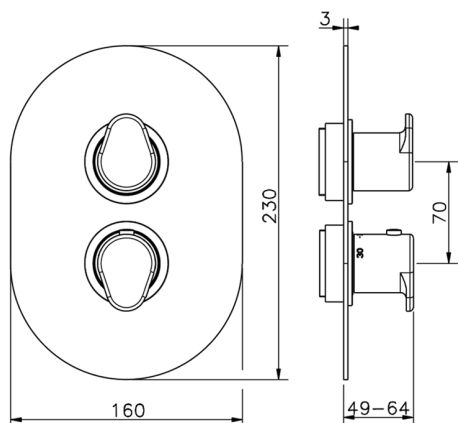

Exposed part for con.thermo.shower valve, 3-outlet THERMO_LY018200

MODEL **LY018200**

Exposed part for 3-outlet thermostatic mixer, with 3 outlet diverter, without concealed part, for item ZB018201

AVAILABLE FINISHINGS

- **21** 21 Chrome
- **2B** 2B Polished Nickel
- **2F** 2F Brushed Nickel
- **40** 40 Matt Black
- **4Q** 4Q Matt White

CHARACTERISTICS

Installation **Concealed**
Required concealed parts **ZB018201**

Thermostatic

The Huber thermostatic is your personal water manager, helping you to handle, control and save water and energy.