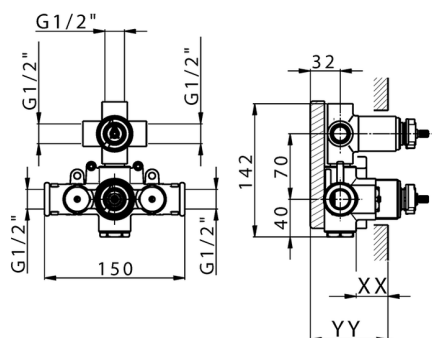

## 3-outlet Concealed thermostatic shower valve CONCEALED\_ZB018201

MODEL **ZB018201**

3-Outlet Concealed thermostatic mixer, with 3-outlet diverter, without trim kit

AVAILABLE FINISHINGS

CHARACTERISTICS

Installation	<b>Concealed</b>
Cartridge Spare Parts	<b>24.04A.PP</b>
<b>8x20 Plus P Thermostatic Valve</b>	
Concealed	<b>1</b>

Piastra/Plate/Plaque/Platte/Placa

2-3mm: XX 25-40 YY 76-91

10 mm: XX 16-31 YY 65-80