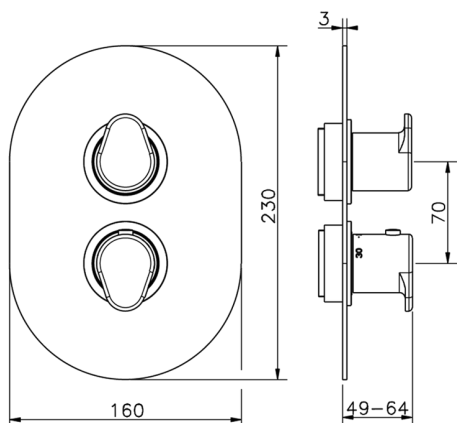

Exposed part for con.thermo.shower valve, 3-outlet THERMO_LY018200

MODEL **LY018200**

Exposed part for 3-outlet thermostatic mixer, with 3 outlet diverter, without concealed part, for item ZB018201

AVAILABLE FINISHINGS

- **21** 21 Chrome
- **2B** 2B Polished Nickel
- **2F** 2F Brushed Nickel
- **40** 40 Matt Black
- **4Q** 4Q Matt White

CHARACTERISTICS

Installation **Concealed**
Required concealed parts **ZB018201**

Thermostatic

The Huber thermostatic is your personal water manager, helping you to handle, control and save water and energy.