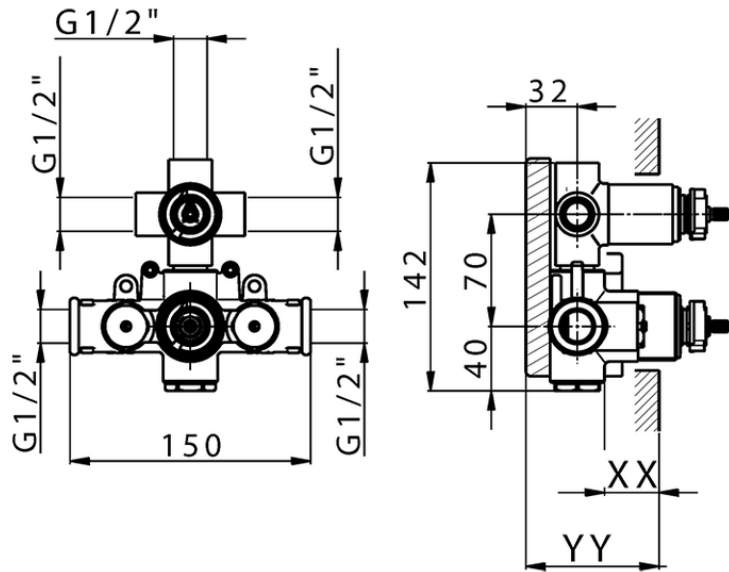

## Exposed part for con.thermo.shower valve, 3-outlet THERMO\_LY018200

LY018200

<https://en.huberitalia.com/exposed-part-for-con-thermo-shower-valve-3-outlet-thermo-ly018200>

Piastra/Plate/Plaque/Platte/Placa

2-3mm: XX 25-40 YY 76-91

10 mm: XX 16-31 YY 65-80

ZB018201

<https://en.huberitalia.com/3-outlet-concealed-thermostatic-shower-valve-concealed-zb018201>

2026-06-10