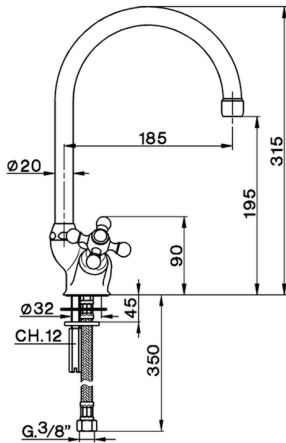

Sink mixer KITCHEN_AC900530

MODEL **AC900530**

Sink mixer, swivel spout, G.3/8" stainless steel flexible hoses

AVAILABLE FINISHINGS

- 
21 21 Chrome
- 
26 26 Old Copper
- 
27 27 Old Bronze
- 
2A 2A Satin Brushed Nickel