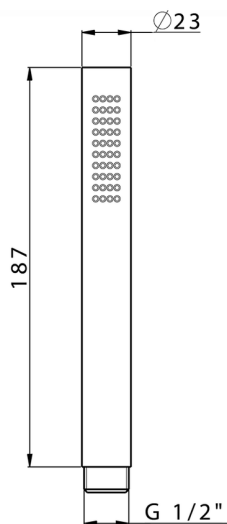

Brass Minimal handshower SHOWER_SS014460

MODEL **SS014460**

Brass Minimal handshower, 18,7x2,3x1,5 one spray

AVAILABLE FINISHINGS

- **21** 21 Chrome
- **2P** 2P Rose Gold
- **2Q** 2Q Black Titanium
- **40** 40 Matt Black
- **4Q** 4Q Matt White
- **2F** 2F Brushed Nickel
- **2W** 2W Brushed Gold

CHARACTERISTICS

2024-12-22