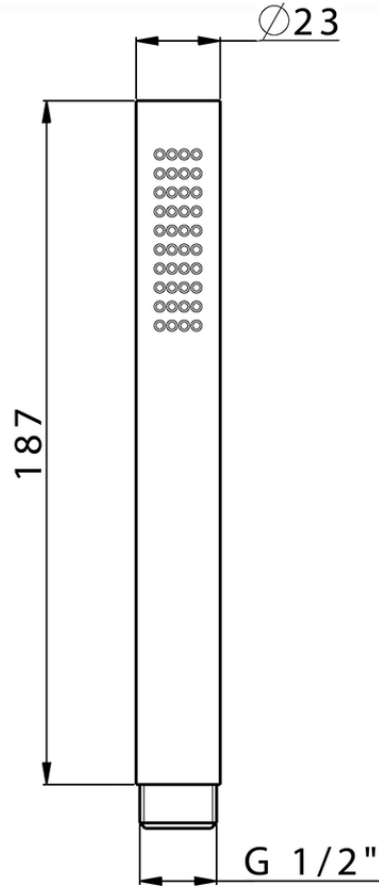

Brass Minimal handshower SHOWER_SS014460

SS014460

<https://en.huberitalia.com/brass-minimal-handshower-shower-ss014460>

2024-12-22