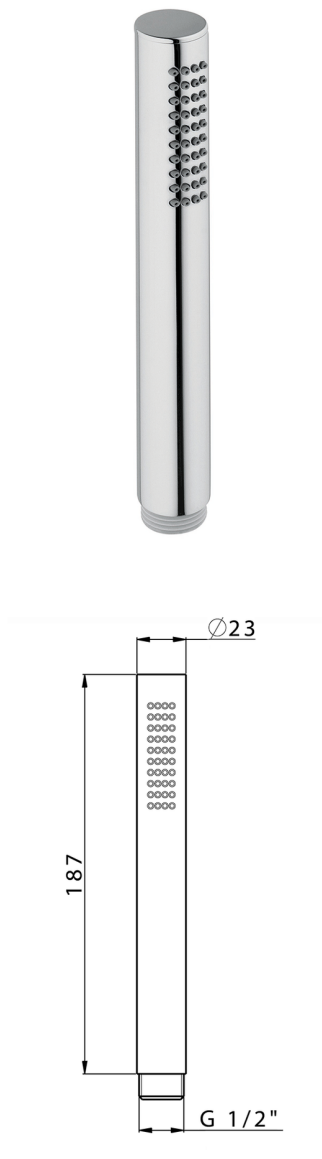

Brass Minimal handshower SHOWER_SS014460

MODEL **SS014460**

Brass Minimal handshower, 18,7x2,3x1,5 one spray

AVAILABLE FINISHINGS

- **21** 21 Chrome
- **2P** 2P Rose Gold
- **2Q** 2Q Black Titanium
- **40** 40 Matt Black
- **4Q** 4Q Matt White
- **2F** 2F Brushed Nickel
- **2W** 2W Brushed Gold

CHARACTERISTICS

2024-12-04