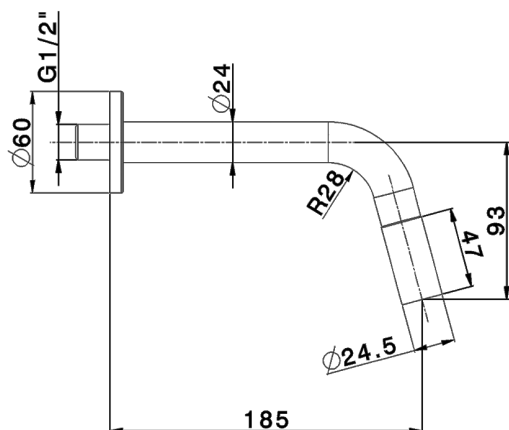

Exposed simple tap NUOVA KIRUNA_K2001420

MODEL **K2001420**

Exposed simple tap, without pop-up waste

AVAILABLE FINISHINGS

CHARACTERISTICS

Cartridge Spare Parts **ZZ95409000**

Installation **Concealed**

Required concealed parts **ZB004510**

Concealed part single lever free-standing CONCEALED_ZB004510

MODEL **ZB004510**

Floor mounted concealed part, for free-standing mixer

AVAILABLE FINISHINGS

04 04 Without finishing

CHARACTERISTICS

Installation	Concealed
Concealed	1