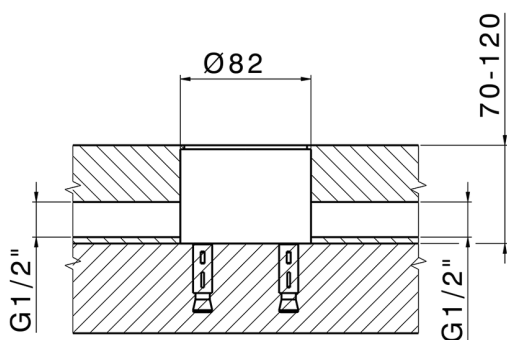

Exposed simple tap NUOVA KIRUNA_K2001420

MODEL **K2001420**

Exposed simple tap, without pop-up waste

AVAILABLE FINISHINGS

CHARACTERISTICS

Cartridge Spare Parts **ZZ95409000**

Installation **Concealed**

Required concealed parts **ZB004510**

Concealed part single lever free-standing CONCEALED_ZB004510

MODEL **ZB004510**

Floor mounted concealed part, for free-standing mixer

AVAILABLE FINISHINGS

04 04 Without finishing

CHARACTERISTICS

Installation	Concealed
Concealed	1