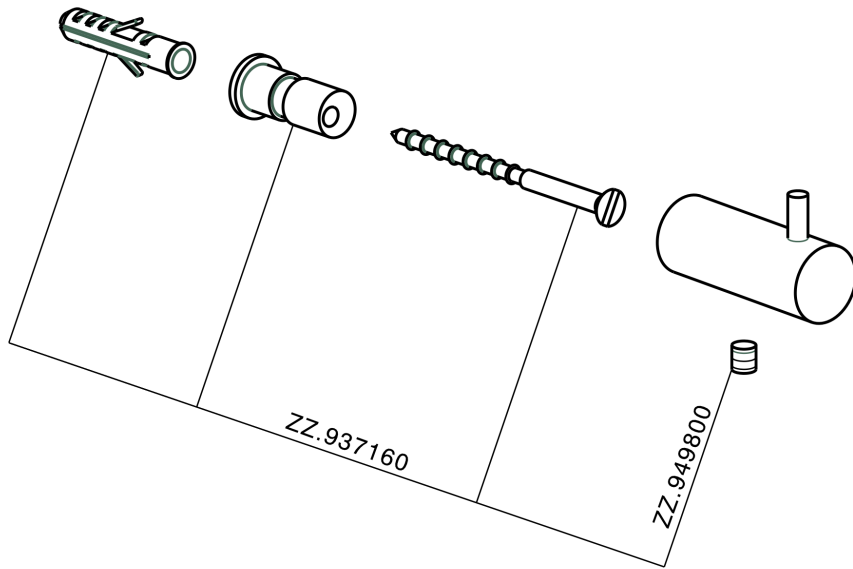

Single hook BATHROOM ACCESSORIES_SI090710

MODEL **SI090710**

Single hook

AVAILABLE FINISHINGS

-  **21** 21 Chrome
-  **2B** 2B Polished Nickel
-  **2F** 2F Brushed Nickel
-  **2P** 2P Rose Gold
-  **2Q** 2Q Black Titanium
-  **40** 40 Matt Black
-  **4Q** 4Q Matt White

CHARACTERISTICS

Single hook BATHROOM ACCESSORIES_SI090710

SI090710

<https://en.huberitalia.com/single-hook-bathroom-accessories-si090710>

2024-11-21