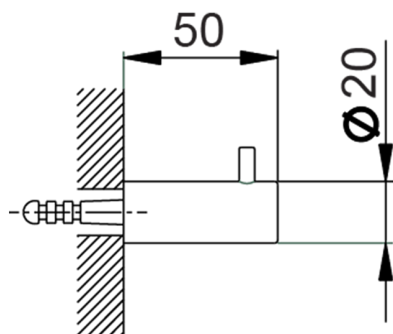

Single hook BATHROOM ACCESSORIES_SI090710

MODEL **SI090710**

Single hook

AVAILABLE FINISHINGS

-  **21** 21 Chrome
-  **2B** 2B Polished Nickel
-  **2F** 2F Brushed Nickel
-  **2P** 2P Rose Gold
-  **2Q** 2Q Black Titanium
-  **40** 40 Matt Black
-  **4Q** 4Q Matt White

CHARACTERISTICS

Single hook BATHROOM ACCESSORIES_SI090710

SI090710

<https://en.huberitalia.com/single-hook-bathroom-accessories-si090710>

2024-11-21