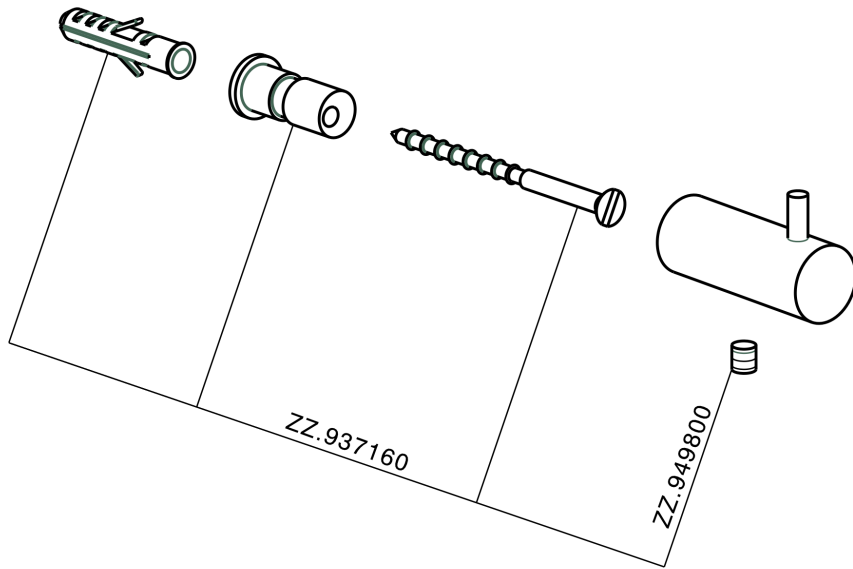

Single hook BATHROOM ACCESSORIES_SI090710

MODEL **SI090710**

Single hook

AVAILABLE FINISHINGS

-  **21** 21 Chrome
-  **2B** 2B Polished Nickel
-  **2F** 2F Brushed Nickel
-  **2P** 2P Rose Gold
-  **2Q** 2Q Black Titanium
-  **40** 40 Matt Black
-  **4Q** 4Q Matt White

CHARACTERISTICS

Single hook BATHROOM ACCESSORIES_SI090710

SI090710

<https://en.huberitalia.com/single-hook-bathroom-accessories-si090710>

2024-11-24