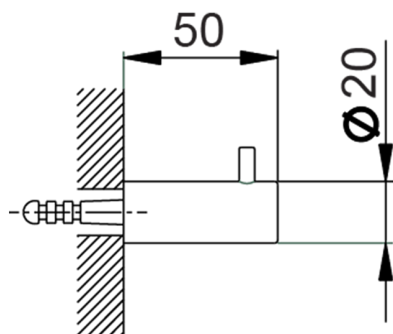

Single hook BATHROOM ACCESSORIES_SI090710

MODEL **SI090710**

Single hook

AVAILABLE FINISHINGS

-  **21** 21 Chrome
-  **2B** 2B Polished Nickel
-  **2F** 2F Brushed Nickel
-  **2P** 2P Rose Gold
-  **2Q** 2Q Black Titanium
-  **40** 40 Matt Black
-  **4Q** 4Q Matt White

CHARACTERISTICS

Single hook BATHROOM ACCESSORIES_SI090710

SI090710

<https://en.huberitalia.com/single-hook-bathroom-accessories-si090710>

2024-11-24