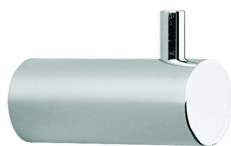

Single hook BATHROOM ACCESSORIES_SI090710

MODEL **SI090710**

Single hook

AVAILABLE FINISHINGS

-  **21** 21 Chrome
-  **2B** 2B Polished Nickel
-  **2F** 2F Brushed Nickel
-  **2P** 2P Rose Gold
-  **2Q** 2Q Black Titanium
-  **40** 40 Matt Black
-  **4Q** 4Q Matt White

CHARACTERISTICS

Single hook BATHROOM ACCESSORIES_SI090710

SI090710

<https://en.huberitalia.com/single-hook-bathroom-accessories-si090710>

2024-11-24