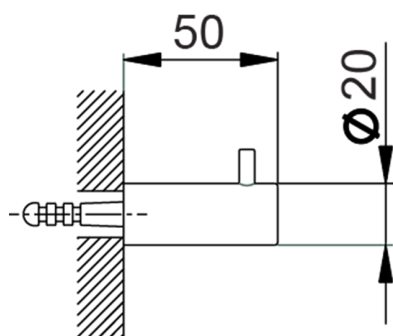

Single hook BATHROOM ACCESSORIES_SI090710

MODEL **SI090710**

Single hook

AVAILABLE FINISHINGS

-  **21** 21 Chrome
-  **2B** 2B Polished Nickel
-  **2F** 2F Brushed Nickel
-  **2P** 2P Rose Gold
-  **2Q** 2Q Black Titanium
-  **40** 40 Matt Black
-  **4Q** 4Q Matt White

CHARACTERISTICS

Single hook BATHROOM ACCESSORIES_SI090710

SI090710

<https://en.huberitalia.com/single-hook-bathroom-accessories-si090710>

2024-11-24