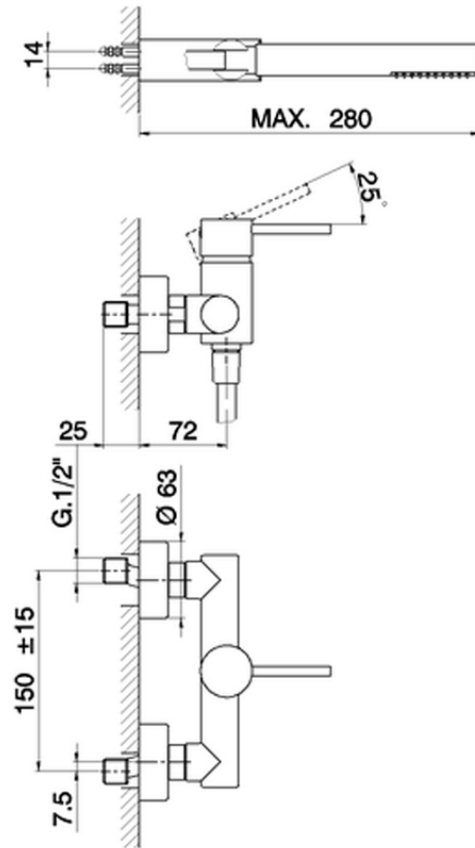

Single lever shower mixer, with shower set TRATTO EVO_TV000450

TV000450

<https://en.huberitalia.com/single-lever-shower-mixer-with-shower-set-tratto-evo-tv000450>

2024-11-21