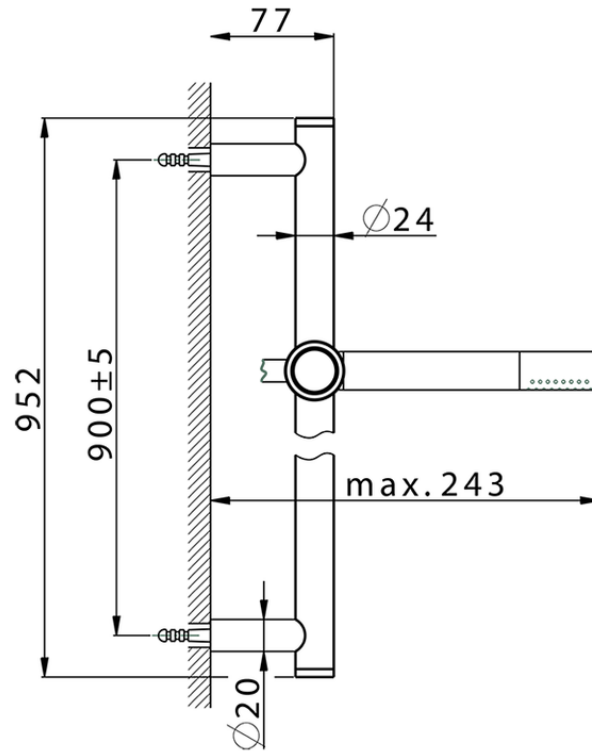

Slide rail shower set CHRONOS_CR003110

CR003110

<https://en.huberitalia.com/slide-rail-shower-set-chronos-cr003110>

2026-06-26