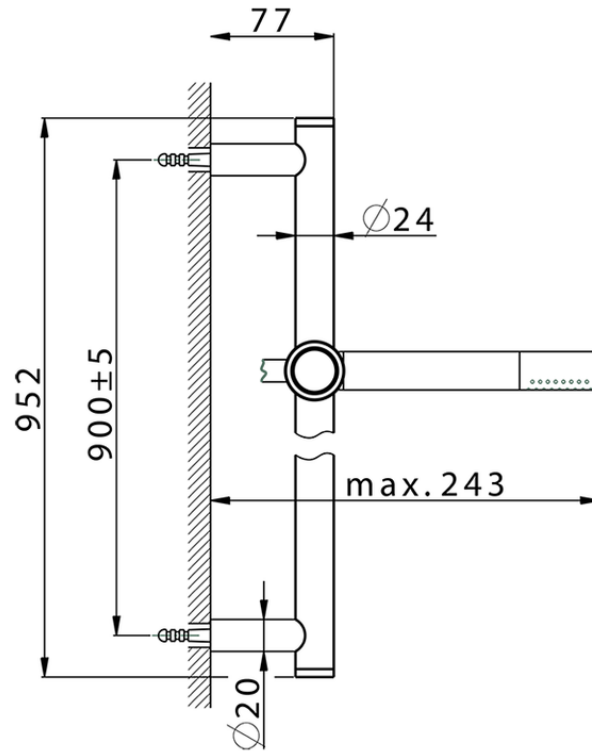

Slide rail shower set CHRONOS_CR003110

CR003110

<https://en.huberitalia.com/slide-rail-shower-set-chronos-cr003110>

2026-04-05