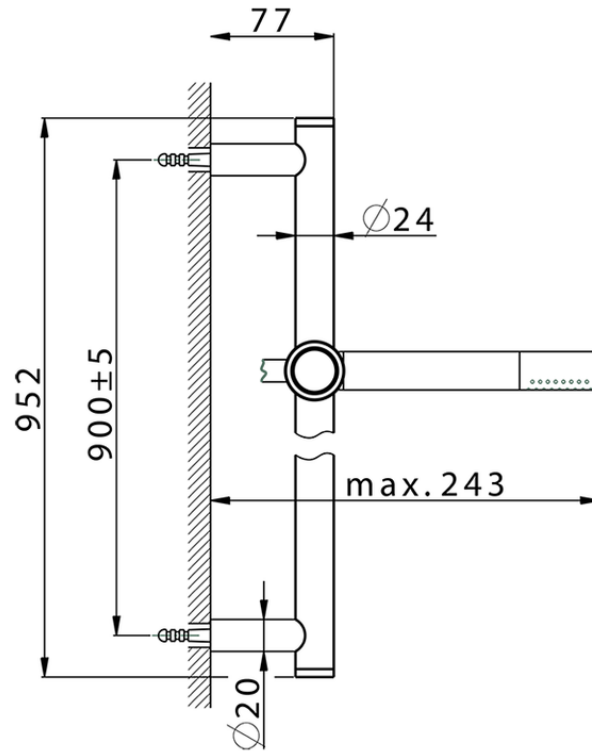

Slide rail shower set CHRONOS_CR003110

CR003110

<https://en.huberitalia.com/slide-rail-shower-set-chronos-cr003110>

2026-04-29