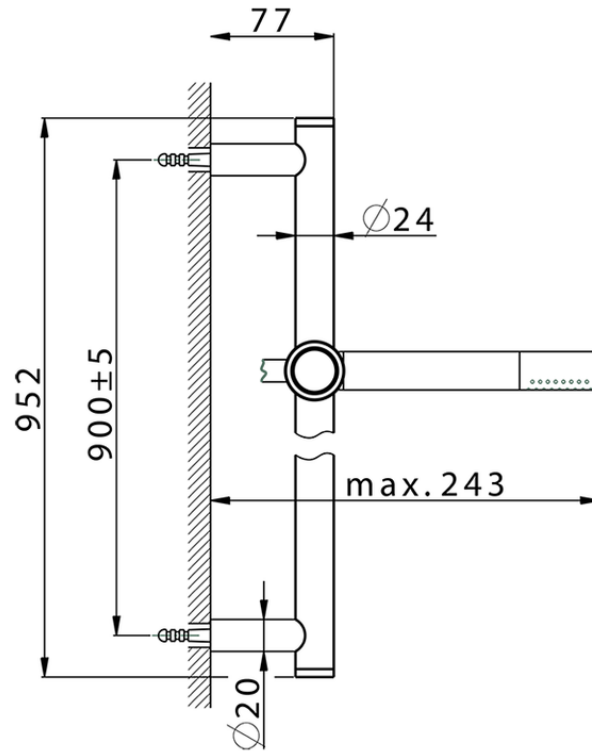

## Slide rail shower set CHRONOS\_CR003110

CR003110

<https://en.huberitalia.com/slide-rail-shower-set-chronos-cr003110>

2026-04-05