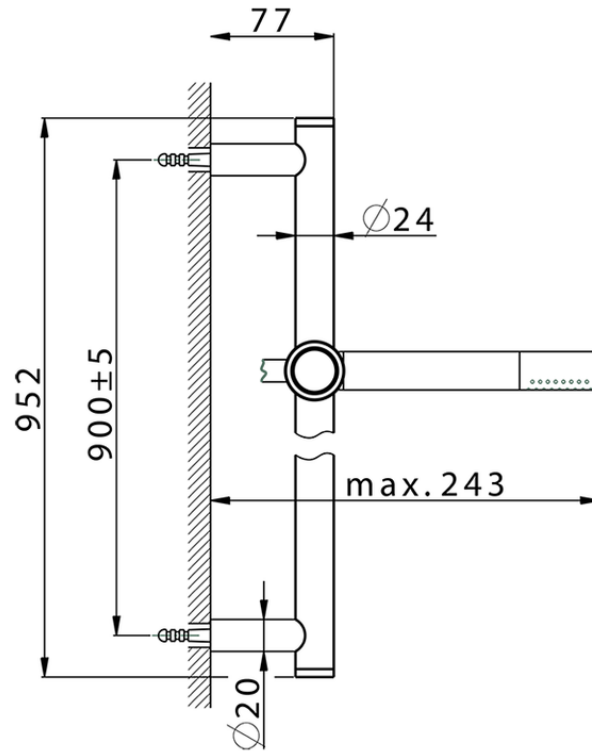

Slide rail shower set CHRONOS_CR003110

CR003110

<https://en.huberitalia.com/slide-rail-shower-set-chronos-cr003110>

2026-04-06