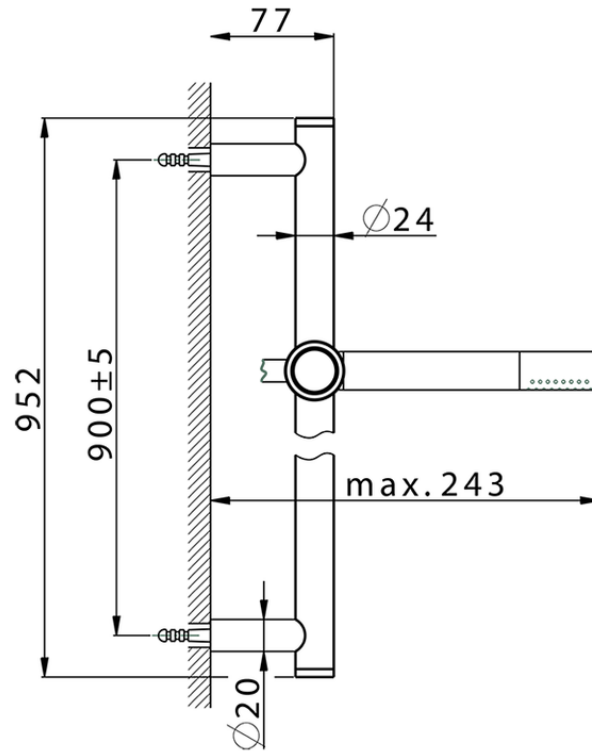

Slide rail shower set CHRONOS_CR003110

CR003110

<https://en.huberitalia.com/slide-rail-shower-set-chronos-cr003110>

2026-05-25