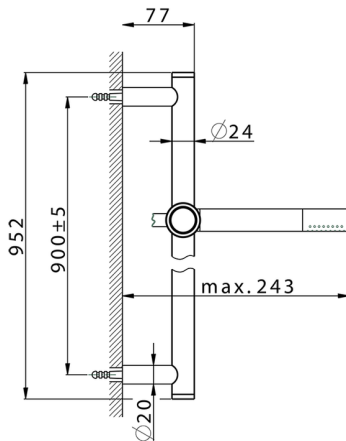

CHARACTERISTICS

2026-05-25