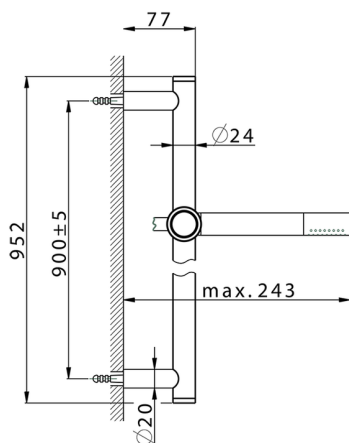

CHARACTERISTICS

2026-04-08