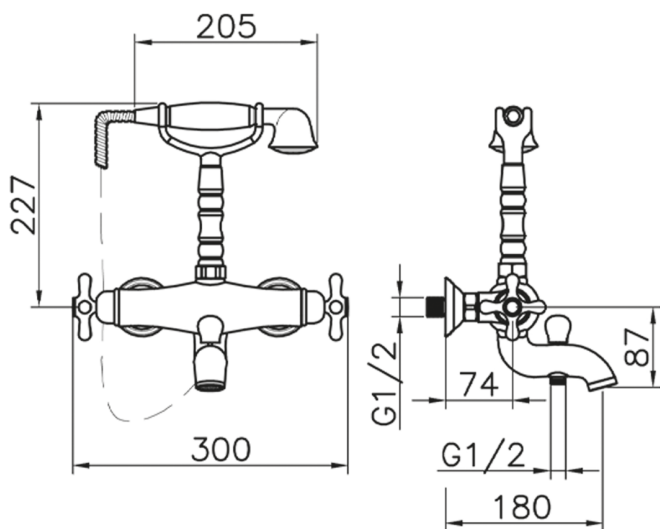

Thermostatic bath mixer CROISSETTE_CST33010

MODEL **CST33010**

Thermostatic bath mixer, handshower bracket, classic
D.53 mm Brass one spray handshower, Brass 150
cm. flexible hose

AVAILABLE FINISHINGS

-  **21** 21 Chrome
-  **27** 27 Old Bronze
-  **2G** 2G Antique Gold

CHARACTERISTICS

Cartridge Spare Parts **24.04A.PP**

8x20 Plus P Thermostatic Valve

Thermostatic

The Huber thermostatic is your personal water manager, helping you to handle, control and save water and energy.

Thermostatic bath mixer CROISSETTE_CST33010

CST33010

<https://en.huberitalia.com/thermostatic-bath-mixer-croisette-cst33010>

2026-04-14