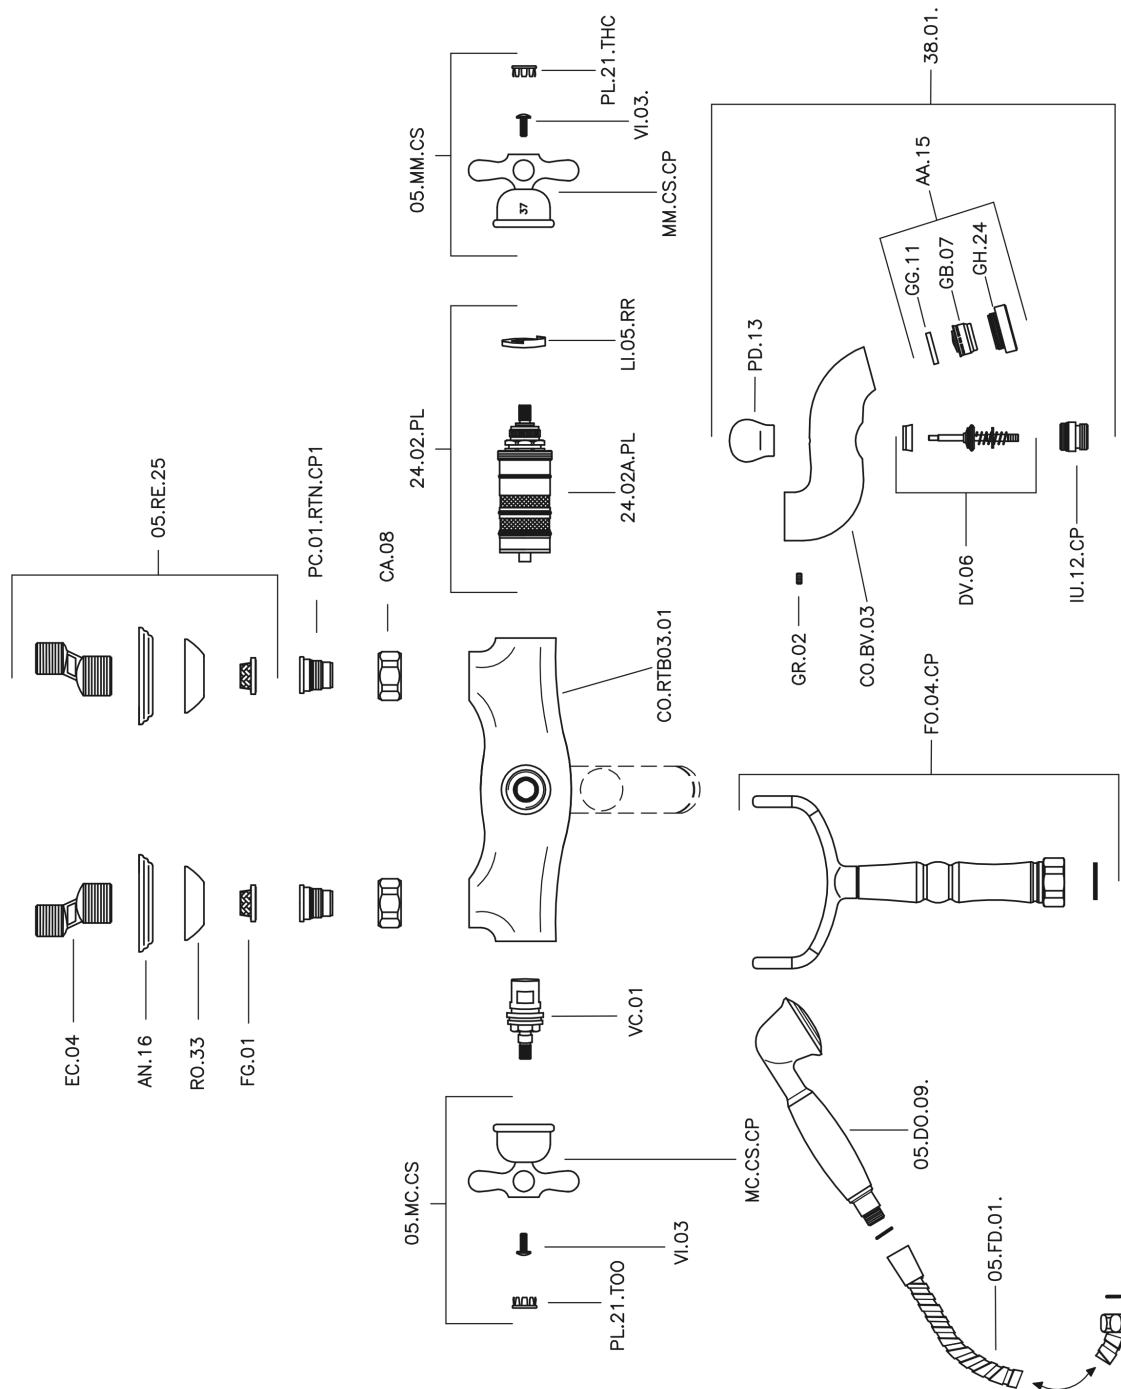

Thermostatic bath mixer CROISSETTE_CST33010

MODEL **CST33010**

Thermostatic bath mixer, handshower bracket, classic
D.53 mm Brass one spray handshower, Brass 150
cm. flexible hose

AVAILABLE FINISHINGS

-  **21** 21 Chrome
-  **27** 27 Old Bronze
-  **2G** 2G Antique Gold

CHARACTERISTICS

Cartridge Spare Parts **24.04A.PP**

8x20 Plus P Thermostatic Valve

Thermostatic

The Huber thermostatic is your personal water manager, helping you to handle, control and save water and energy.

Thermostatic bath mixer CROISSETTE_CST33010

CST33010

<https://en.huberitalia.com/thermostatic-bath-mixer-croisette-cst33010>

2026-04-14