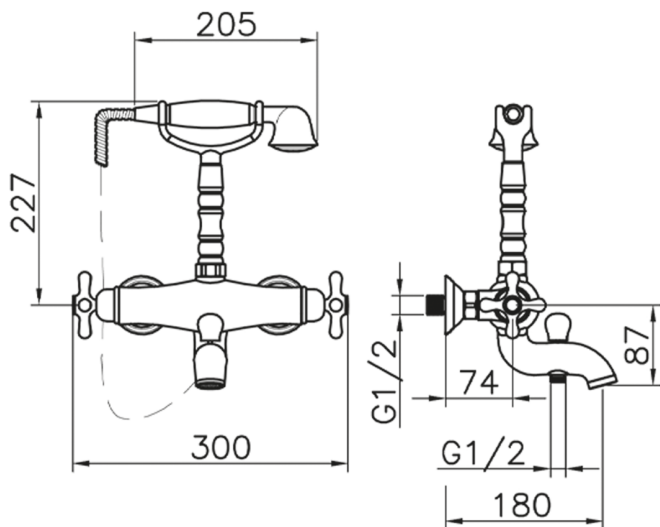

## Thermostatic bath mixer CROISSETTE\_CST33010

MODEL **CST33010**

Thermostatic bath mixer, handshower bracket, classic D.53 mm Brass one spray handshower, Brass 150 cm. flexible hose

### CHARACTERISTICS

Cartridge Spare Parts **24.04A.PP**

**8x20 Plus P Thermostatic Valve**