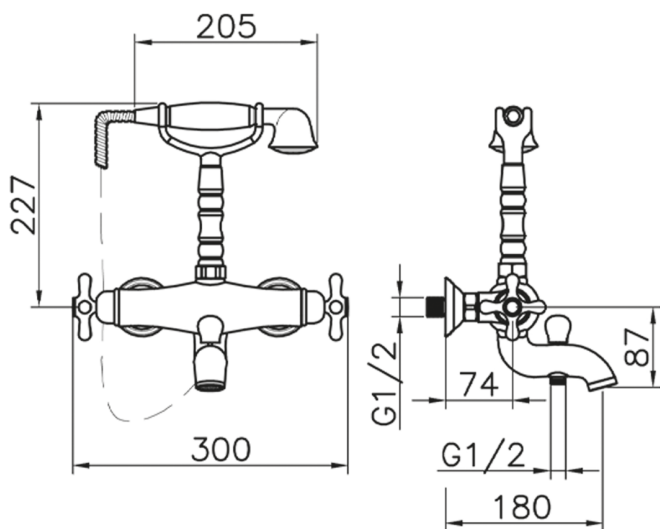

## Thermostatic bath mixer CROISETTE\_CST33010

MODEL **CST33010**

Thermostatic bath mixer, handshower bracket, classic  
D.53 mm Brass one spray handshower, Brass 150  
cm. flexible hose

### CHARACTERISTICS

Cartridge Spare Parts **24.04A.PP**

**8x20 Plus P Thermostatic Valve**