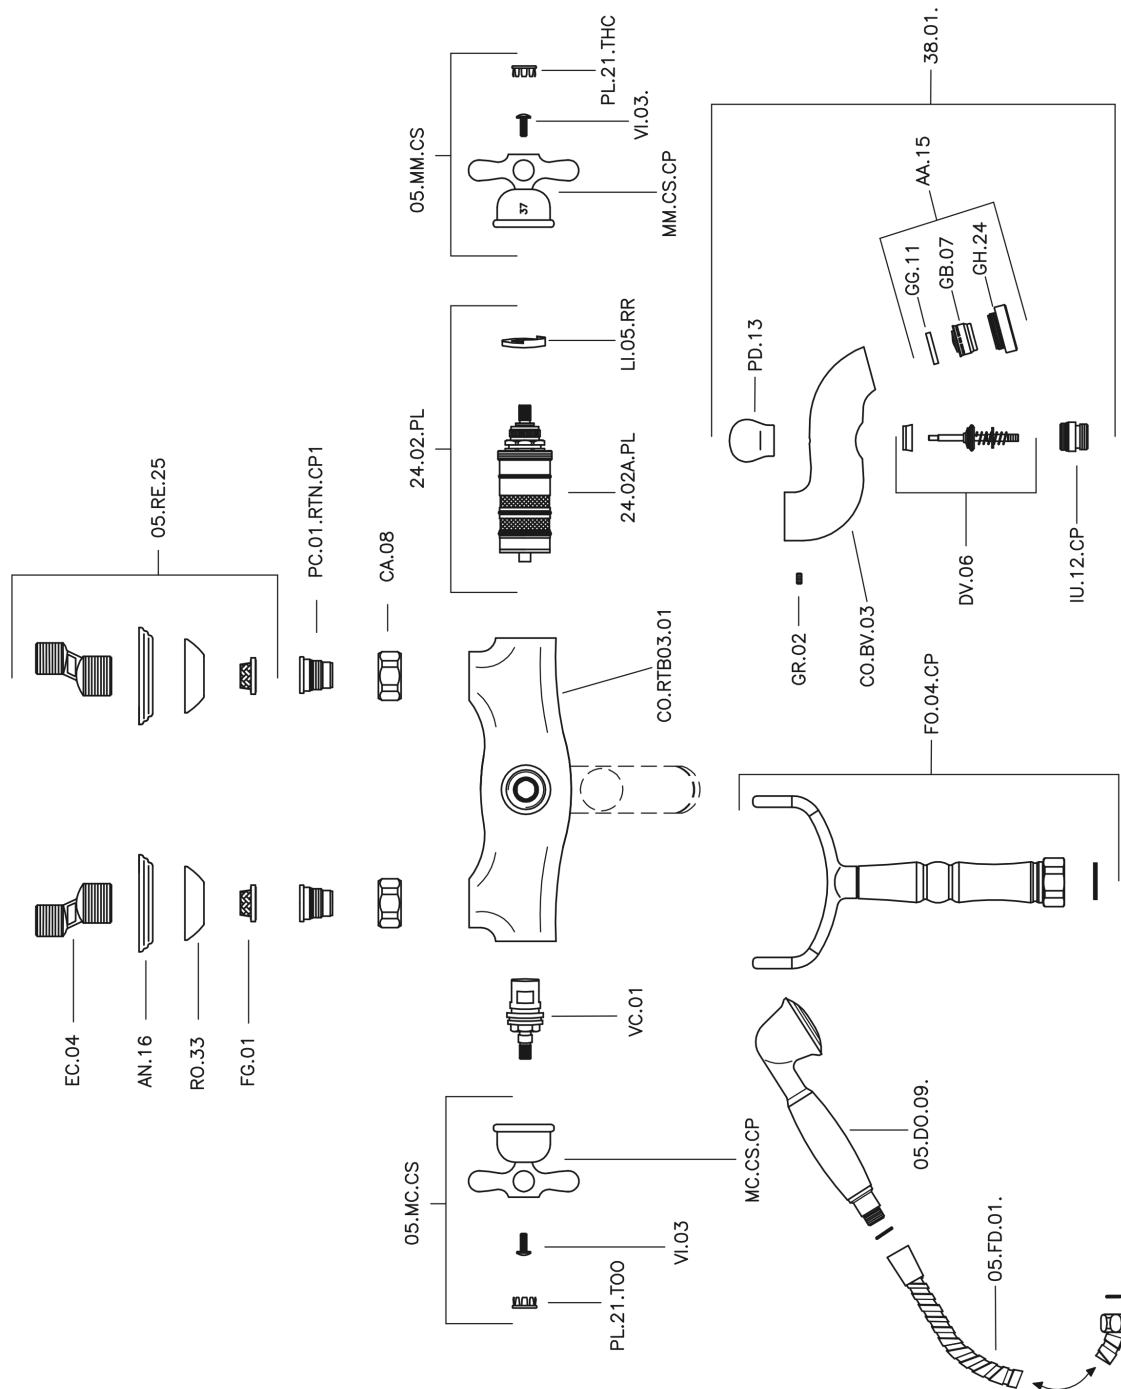

Thermostatic bath mixer CROISSETTE_CST33010

CST33010

<https://en.huberitalia.com/thermostatic-bath-mixer-croisette-cst33010>

2026-06-13