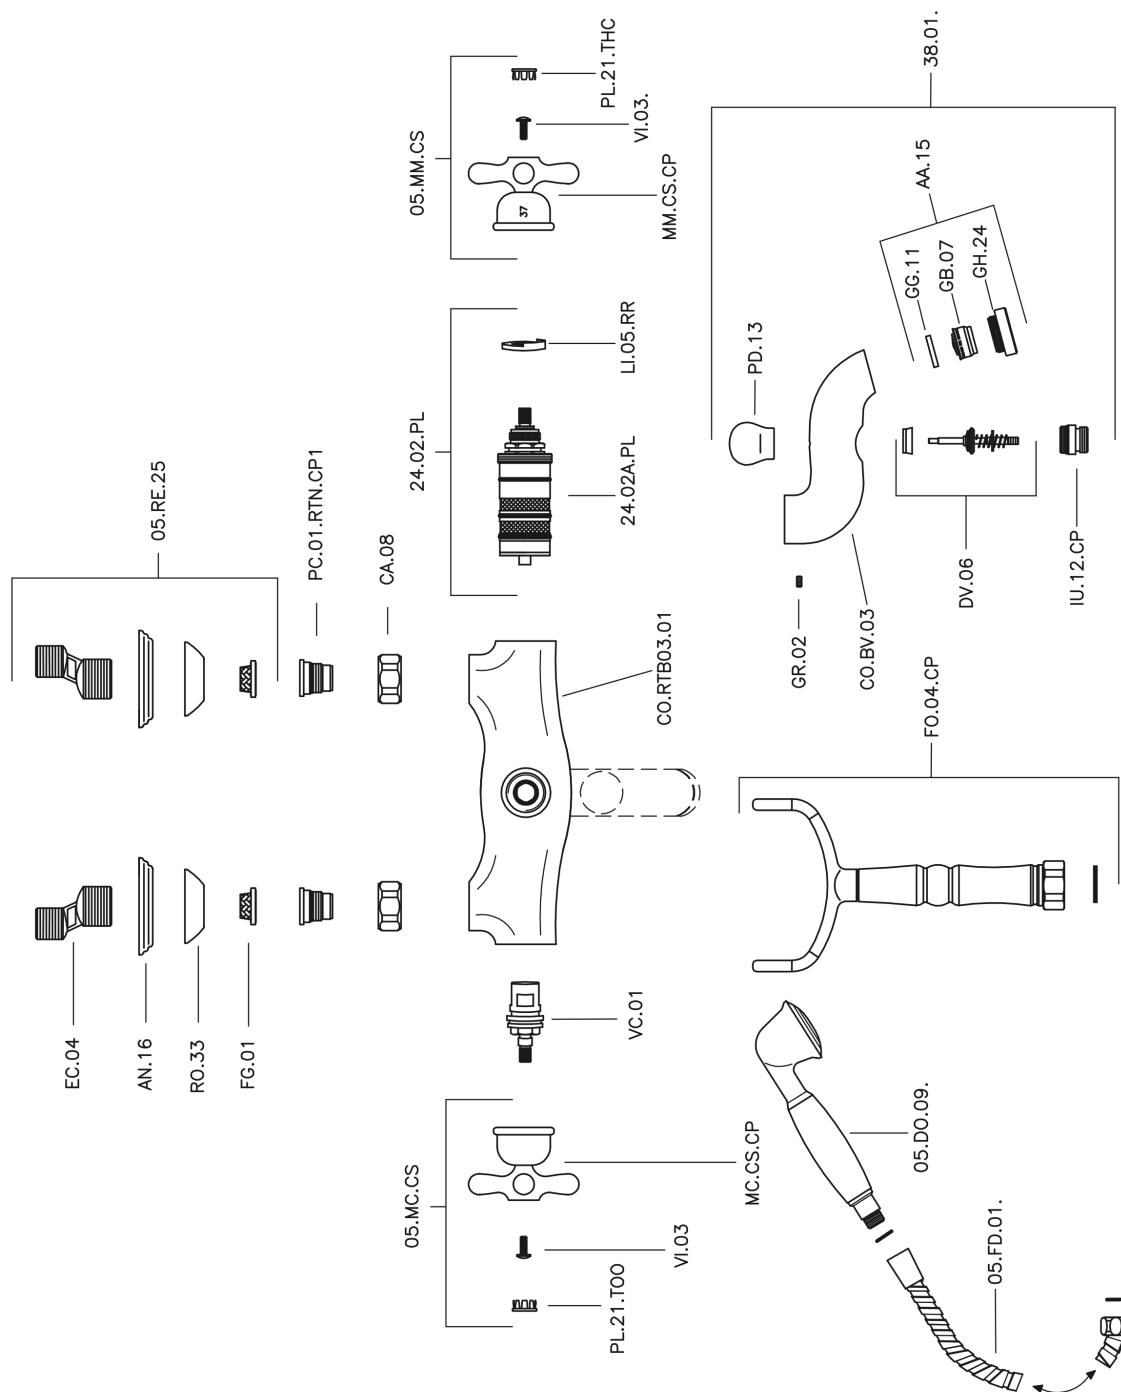

Thermostatic bath mixer CROISSETTE_CST33010

MODEL **CST33010**

Thermostatic bath mixer, handshower bracket, classic D.53 mm Brass one spray handshower, Brass 150 cm. flexible hose

AVAILABLE FINISHINGS

-  **21** 21 Chrome
-  **27** 27 Old Bronze
-  **2G** 2G Antique Gold

CHARACTERISTICS

Cartridge Spare Parts **24.04A.PP**

8x20 Plus P Thermostatic Valve

Thermostatic

The Huber thermostatic is your personal water manager, helping you to handle, control and save water and energy.

Thermostatic bath mixer CROISSETTE_CST33010

CST33010

<https://en.huberitalia.com/thermostatic-bath-mixer-croisette-cst33010>

2026-04-06