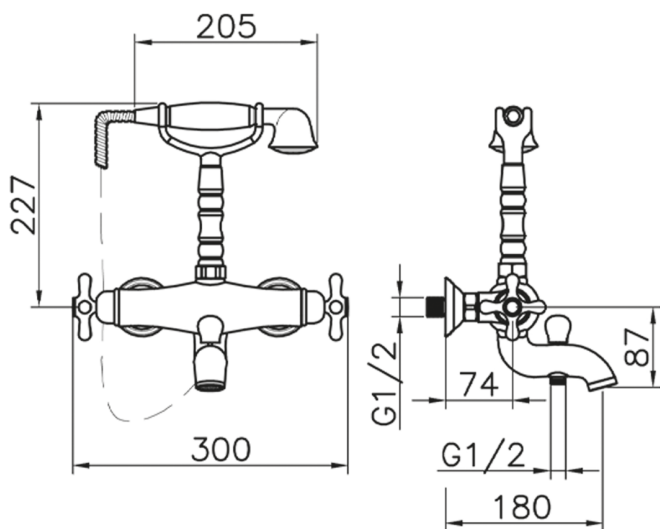

Thermostatic bath mixer CROISSETTE_CST33010

MODEL **CST33010**

Thermostatic bath mixer, handshower bracket, classic D.53 mm Brass one spray handshower, Brass 150 cm. flexible hose

AVAILABLE FINISHINGS

-  **21** 21 Chrome
-  **27** 27 Old Bronze
-  **2G** 2G Antique Gold

CHARACTERISTICS

Cartridge Spare Parts **24.04A.PP**

8x20 Plus P Thermostatic Valve

Thermostatic

The Huber thermostatic is your personal water manager, helping you to handle, control and save water and energy.

Thermostatic bath mixer CROISSETTE_CST33010

CST33010

<https://en.huberitalia.com/thermostatic-bath-mixer-croisette-cst33010>

2026-04-06