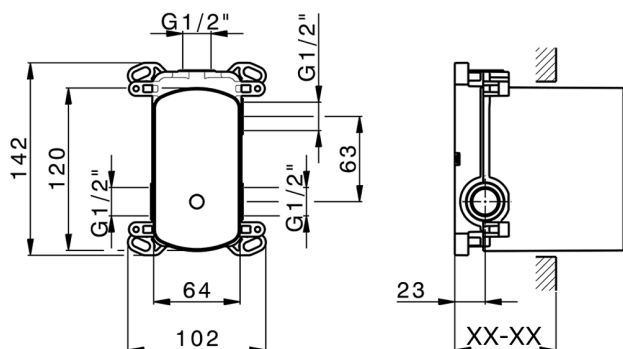

## Concealed single lever bath-shower mixer Easy-Box CONCEALED\_ZB000230

MODEL **ZB000230**

Concealed single lever bath-shower mixer Easy-Box, 2-Way rotating diverter, without trim kit, with protection guard box

AVAILABLE FINISHINGS

**04** 04 Without finishing

CHARACTERISTICS

Concealed **1**  
 Cartridge Spare Parts **ZZ92909000**  
**35 mm Cartridge**

Piastra/Plate/Plaque/Platte/Placa

2-3mm: XX 65-85

10mm: XX 60-80