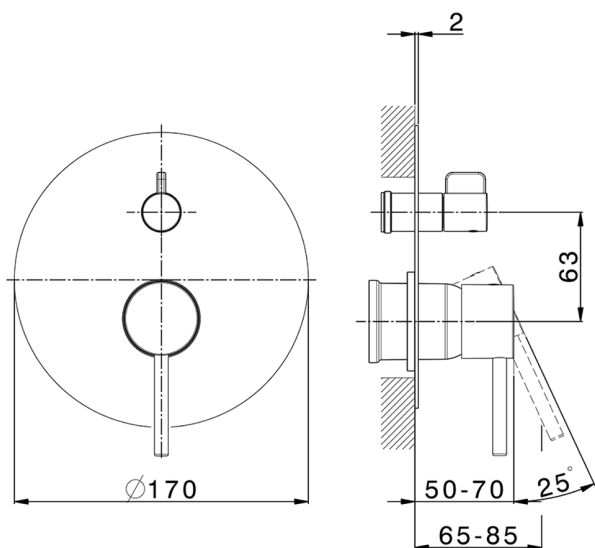

## Exposed part for concealed 2-outlet mixer M32\_MT002300

MODEL **MT002300**

Exposed part for concealed 2-outlet mixer, 2-Way rotating diverter, without concealed part, for item Easy-Box ZB000230

## Concealed single lever bath-shower mixer Easy-Box CONCEALED\_ZB000230

MODEL **ZB000230**

Concealed single lever bath-shower mixer Easy-Box, 2-Way rotating diverter, without trim kit, with protection guard box

AVAILABLE FINISHINGS

**04** 04 Without finishing

CHARACTERISTICS

Concealed **1**  
 Cartridge Spare Parts **ZZ92909000**  
**35 mm Cartridge**

Piastra/Plate/Plaque/Platte/Placa

2-3mm: XX 65-85

10mm: XX 60-80