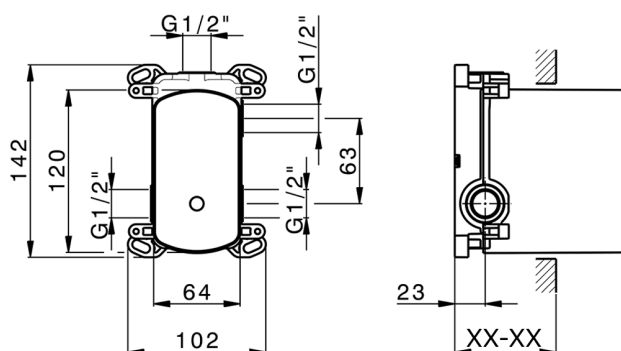

## Concealed single lever bath-shower mixer Easy-Box CONCEALED\_ZB000230

MODEL **ZB000230**

Concealed single lever bath-shower mixer Easy-Box, 2-Way rotating diverter, without trim kit, with protection guard box

AVAILABLE FINISHINGS

**04** 04 Without finishing

CHARACTERISTICS

Concealed **1**  
 Cartridge Spare Parts **ZZ92909000**  
**35 mm Cartridge**

Piastra/Plate/Plaque/Platte/Placa

2-3mm: XX 65-85

10mm: XX 60-80