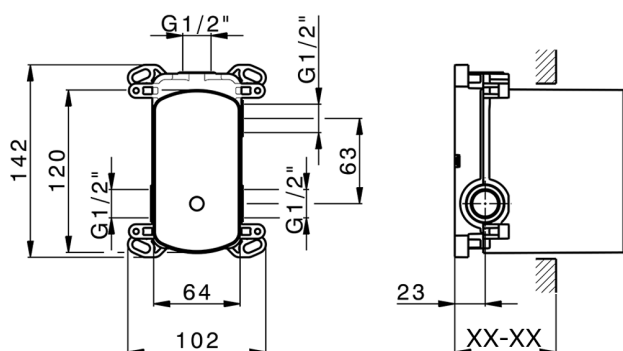

Concealed single lever bath-shower mixer Easy-Box CONCEALED_ZB000230

MODEL **ZB000230**

Concealed single lever bath-shower mixer Easy-Box, 2-Way rotating diverter, without trim kit, with protection guard box

AVAILABLE FINISHINGS

04 04 Without finishing

CHARACTERISTICS

Concealed **1**
 Cartridge Spare Parts **ZZ92909000**
35 mm Cartridge

Piastra/Plate/Plaque/Platte/Placa

2-3mm: XX 65-85

10mm: XX 60-80

2024-12-28