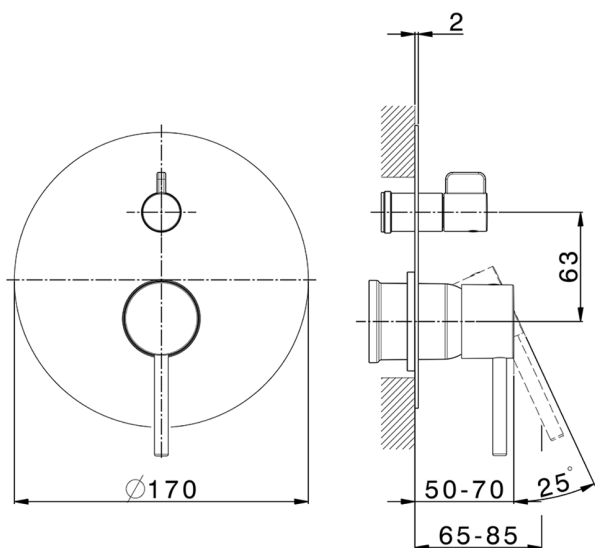

Exposed part for concealed 2-outlet mixer M32_MT002300

MODEL **MT002300**

Exposed part for concealed 2-outlet mixer, 2-Way rotating diverter, without concealed part, for item Easy-Box ZB000230

AVAILABLE FINISHINGS

-  **21** 21 Chrome
-  **26** 26 Old Copper
-  **2F** 2F Brushed Nickel
-  **2W** 2W Brushed Gold
-  **40** 40 Matt Black
-  **4Q** 4Q Matt White

CHARACTERISTICS

Installation **Concealed**
 Required concealed parts **ZB000230**

Concealed single lever bath-shower mixer Easy-Box CONCEALED_ZB000230

MODEL **ZB000230**

Concealed single lever bath-shower mixer Easy-Box, 2-Way rotating diverter, without trim kit, with protection guard box

AVAILABLE FINISHINGS

04 04 Without finishing

CHARACTERISTICS

Concealed **1**
 Cartridge Spare Parts **ZZ92909000**
35 mm Cartridge

Piastra/Plate/Plaque/Platte/Placa

2-3mm: XX 65-85

10mm: XX 60-80

2024-12-28