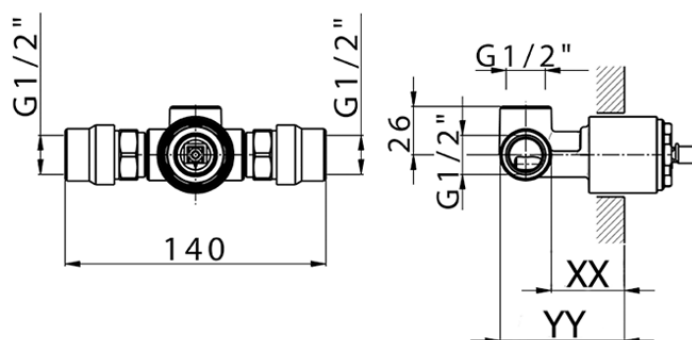

Exposed part for concealed S.L. shower valve DADO_DD003000

DD003000

<https://en.huberitalia.com/exposed-part-for-concealed-s-l-shower-valve-dado-dd003000>

Piastra/Plate/Plaque/Platte/Placa

2-3mm: XX 27-47 YY 54-74

10mm: XX 16-40 YY 43-68

ZB005301

<https://en.huberitalia.com/concealed-single-lever-shower-mixer-concealed-zb005301>

Piastra/Plate/Plaque/Platte/Placa

2-3mm: XX 27-47 YY 54-74

10mm: XX 16-40 YY 43-68

ZB005300