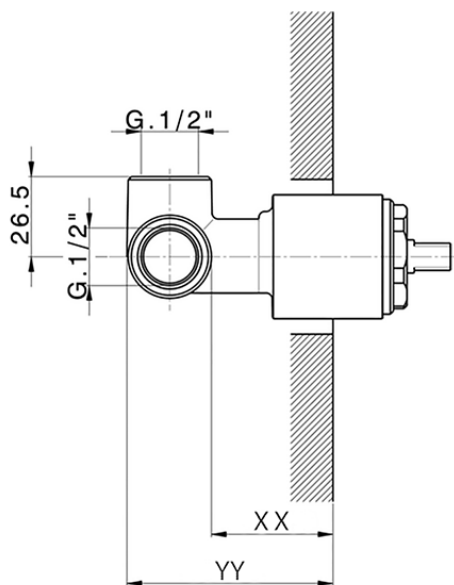

Exposed part for concealed S.L. shower valve DADO_DD003000

DD003000

<https://en.huberitalia.com/exposed-part-for-concealed-s-l-shower-valve-dado-dd003000>

Piastra/Plate/Plaque/Platte/Placa

2-3mm: XX 27-47 YY 54-74

10mm: XX 16-40 YY 43-68

ZB005301

<https://en.huberitalia.com/concealed-single-lever-shower-mixer-concealed-zb005301>

Piastra/Plate/Plaque/Platte/Placa

2-3mm: XX 27-47 YY 54-74

10mm: XX 16-40 YY 43-68

ZB005300

<https://en.huberitalia.com/concealed-single-lever-shower-valve-concealed-zb005300>

2024-11-21