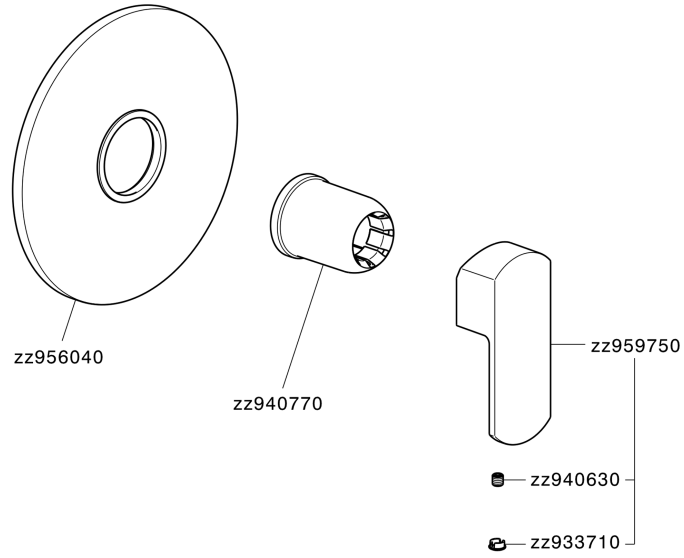

Exposed part for concealed S.L. shower valve DADO_DD003000

DD003000

<https://en.huberitalia.com/exposed-part-for-concealed-s-l-shower-valve-dado-dd003000>

Concealed single lever shower mixer CONCEALED_ZB005301

ZB005301

<https://en.huberitalia.com/concealed-single-lever-shower-mixer-concealed-zb005301>

Concealed single lever shower valve CONCEALED_ZB005300

ZB005300

<https://en.huberitalia.com/concealed-single-lever-shower-valve-concealed-zb005300>