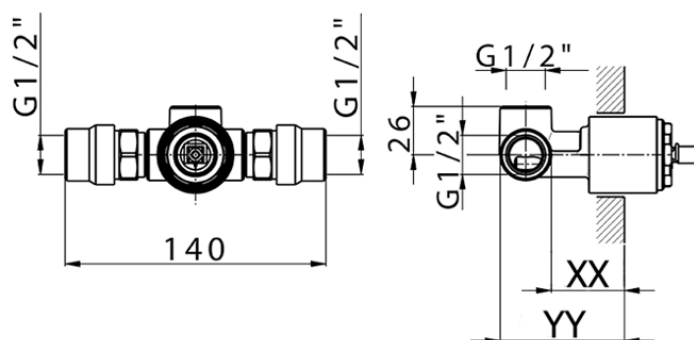

Exposed part for concealed S.L. shower valve DADO_DD003000

DD003000

<https://en.huberitalia.com/exposed-part-for-concealed-s-l-shower-valve-dado-dd003000>

Piastra/Plate/Plaque/Platte/Placa

2-3mm: XX 27-47 YY 54-74

10mm: XX 16-40 YY 43-68

ZB005301

<https://en.huberitalia.com/concealed-single-lever-shower-mixer-concealed-zb005301>

Piastra/Plate/Plaque/Platte/Placa

2-3mm: XX 27-47 YY 54-74

10mm: XX 16-40 YY 43-68

ZB005300