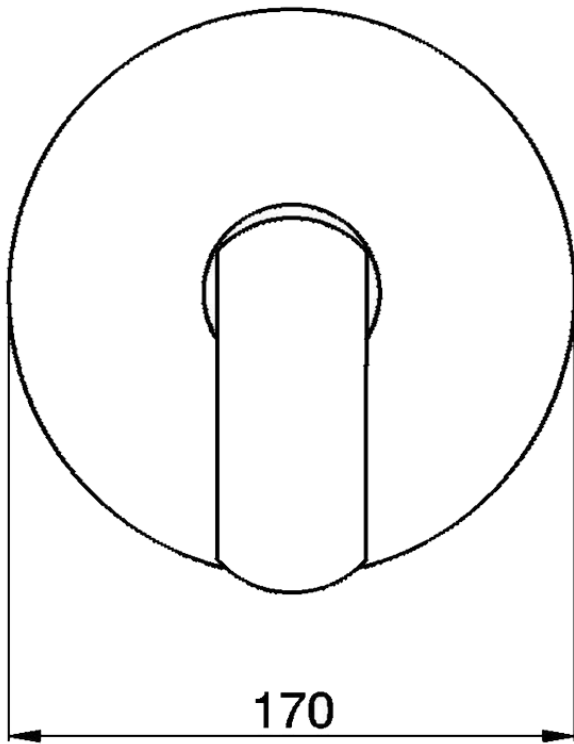

Exposed part for concealed S.L. shower valve DADO_DD003000

DD003000

<https://en.huberitalia.com/exposed-part-for-concealed-s-l-shower-valve-dado-dd003000>

Piastra/Plate/Plaque/Platte/Placa

2-3mm: XX 27-47 YY 54-74

10mm: XX 16-40 YY 43-68

ZB005301

<https://en.huberitalia.com/concealed-single-lever-shower-mixer-concealed-zb005301>

Piastra/Plate/Plaque/Platte/Placa

2-3mm: XX 27-47 YY 54-74

10mm: XX 16-40 YY 43-68

ZB005300

<https://en.huberitalia.com/concealed-single-lever-shower-valve-concealed-zb005300>

2024-11-21