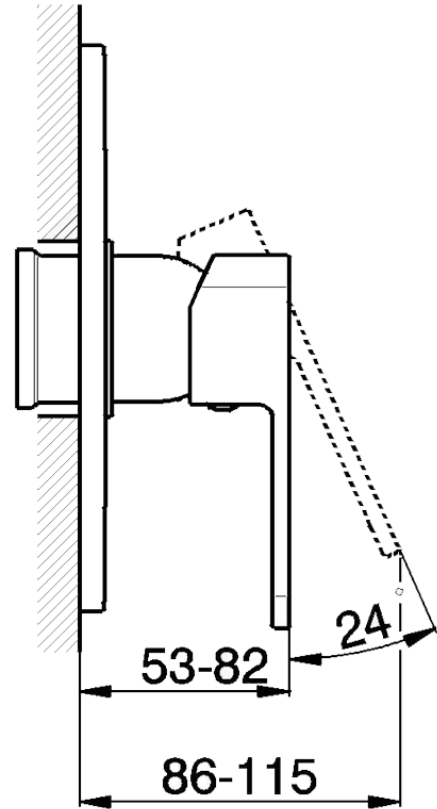

Exposed part for concealed S.L. shower valve DADO_DD003000

DD003000

<https://en.huberitalia.com/exposed-part-for-concealed-s-l-shower-valve-dado-dd003000>

Piastra/Plate/Plaque/Platte/Placa

2-3mm: XX 27-47 YY 54-74

10mm: XX 16-40 YY 43-68

ZB005301

<https://en.huberitalia.com/concealed-single-lever-shower-mixer-concealed-zb005301>

Piastra/Plate/Plaque/Platte/Placa

2-3mm: XX 27-47 YY 54-74

10mm: XX 16-40 YY 43-68

ZB005300