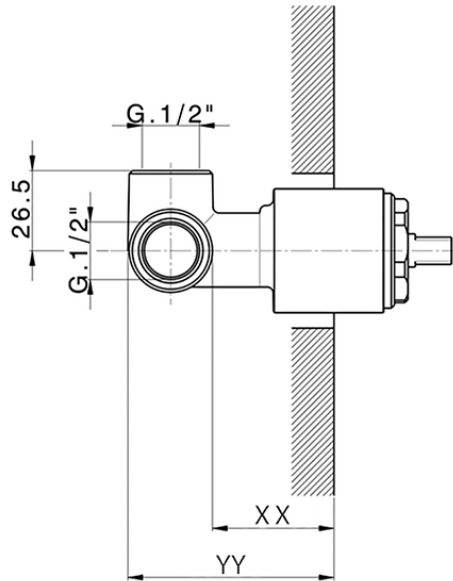

Exposed part for concealed S.L. shower valve DADO_DD003000

DD003000

<https://en.huberitalia.com/exposed-part-for-concealed-s-l-shower-valve-dado-dd003000>

Piastra/Plate/Plaque/Platte/Placa

2-3mm: XX 27-47 YY 54-74

10mm: XX 16-40 YY 43-68

ZB005301

<https://en.huberitalia.com/concealed-single-lever-shower-mixer-concealed-zb005301>

Piastra/Plate/Plaque/Platte/Placa

2-3mm: XX 27-47 YY 54-74

10mm: XX 16-40 YY 43-68

ZB005300

<https://en.huberitalia.com/concealed-single-lever-shower-valve-concealed-zb005300>

2024-11-21