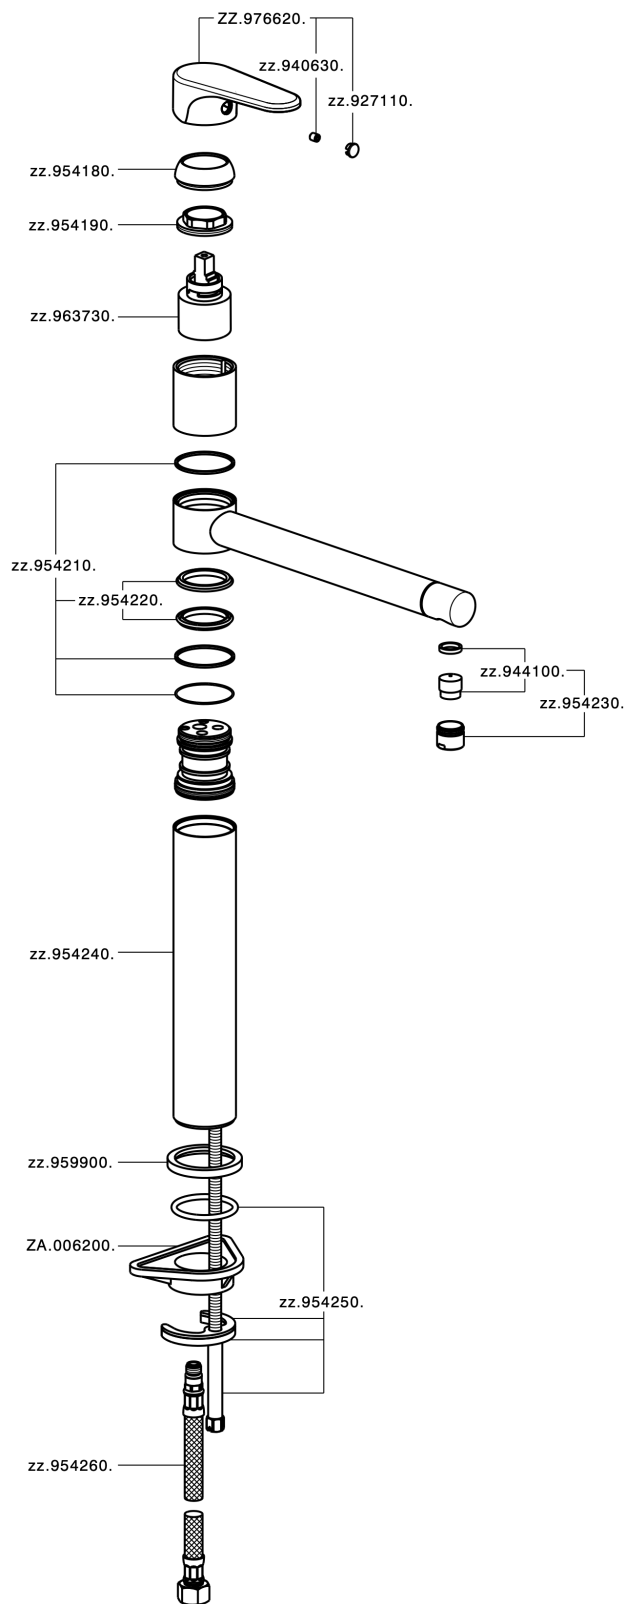

Single lever sink mixer Energysave KITCHEN_AH001585

AH001585

<https://en.huberitalia.com/single-lever-sink-mixer-energysave-kitchen-ah001585>

2024-12-04