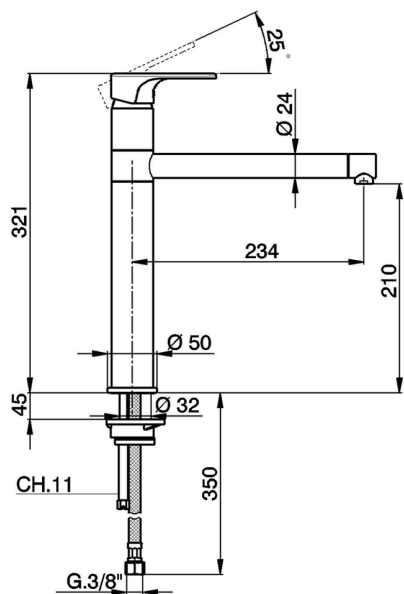

## Single lever sink mixer Energysave KITCHEN\_AH001585

MODEL **AH001585**

Single lever sink mixer Energysave, swivel spout, G.3/8" stainless steel flexible hoses

### CHARACTERISTICS

Cartridge Spare Parts **ZZ96373000**

**35 mm Cartridge**

#### EcoStop

EcoStop feature limits water flow to approximately 50% of maximum output with one point of resistance on setting. Push slightly past the middle stop only when full water output is required. This will save water up to 50%.