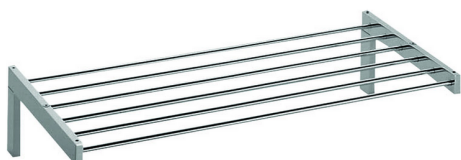

Towel rack BATHROOM ACCESSORIES_SQ090300

MODEL **SQ090300**

Towel rack

AVAILABLE FINISHINGS

- 
21 21 Chrome
- 
2B 2B Polished Nickel
- 
2F 2F Brushed Nickel
- 
2Q 2Q Black Titanium
- 
40 40 Matt Black
- 
4Q 4Q Matt White