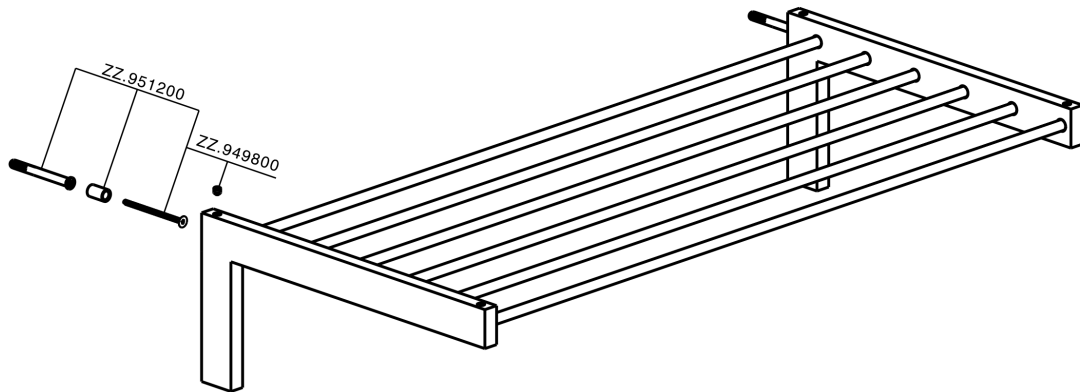

Towel rack BATHROOM ACCESSORIES_SQ090300

MODEL **SQ090300**

Towel rack

AVAILABLE FINISHINGS

- 
21 21 Chrome
- 
2B 2B Polished Nickel
- 
2F 2F Brushed Nickel
- 
2Q 2Q Black Titanium
- 
40 40 Matt Black
- 
4Q 4Q Matt White

CHARACTERISTICS

Towel rack BATHROOM ACCESSORIES_SQ090300

SQ090300

<https://en.huberitalia.com/towel-rack-bathroom-accessories-sq090300>

2024-12-04