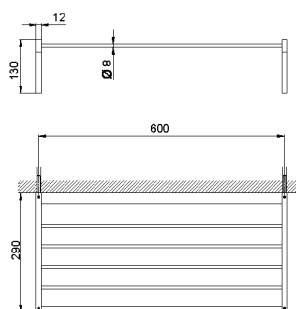

Towel rack BATHROOM ACCESSORIES_SQ090300

MODEL **SQ090300**

Towel rack

AVAILABLE FINISHINGS

- 
21 21 Chrome
- 
2B 2B Polished Nickel
- 
2F 2F Brushed Nickel
- 
2Q 2Q Black Titanium
- 
40 40 Matt Black
- 
4Q 4Q Matt White