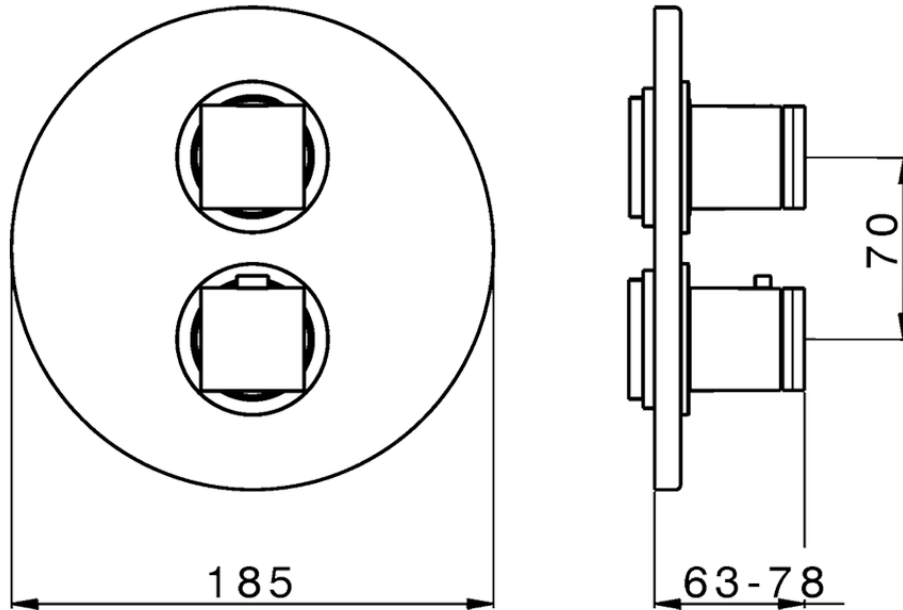

## Exposed part for con thermo shower valve, 2-outlet DADO\_DD018100

DD018100

<https://en.huberitalia.com/exposed-part-for-con-thermo-shower-valve-2-outlet-dado-dd018100>

## Piastra/Plate/Plaque/Platte/Placa

2-3mm: XX 25-40 YY 76-91

10 mm: XX 16-31 YY 65-80

ZB018101

<https://en.huberitalia.com/2-outlet-concealed-thermostatic-shower-valve-concealed-zb018101>

2026-04-08