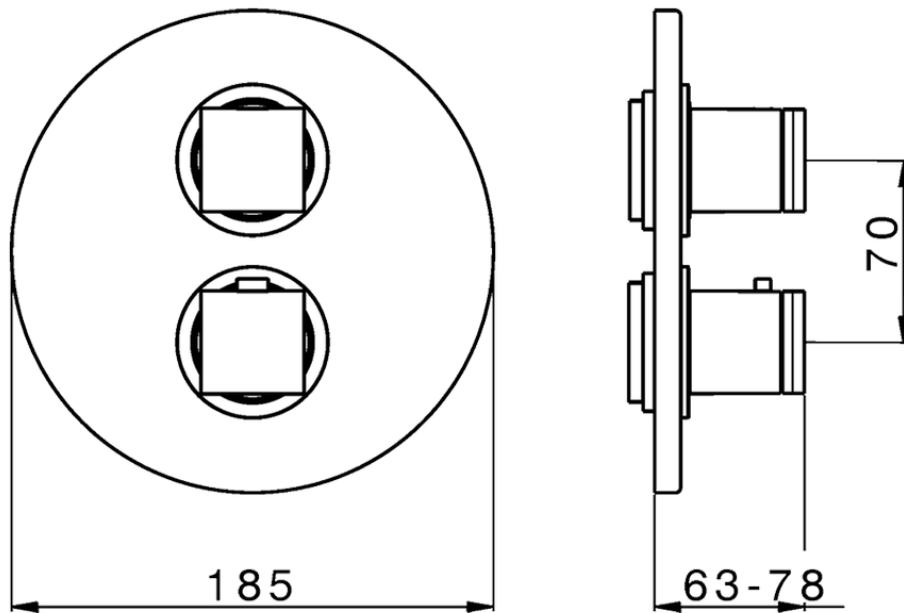

## Exposed part for con thermo shower valve, 2-outlet DADO\_DD018100

DD018100

<https://en.huberitalia.com/exposed-part-for-con-thermo-shower-valve-2-outlet-dado-dd018100>

## Piastra/Plate/Plaque/Platte/Placa

2-3mm: XX 25-40 YY 76-91

10 mm: XX 16-31 YY 65-80

ZB018101

<https://en.huberitalia.com/2-outlet-concealed-thermostatic-shower-valve-concealed-zb018101>

2026-06-25