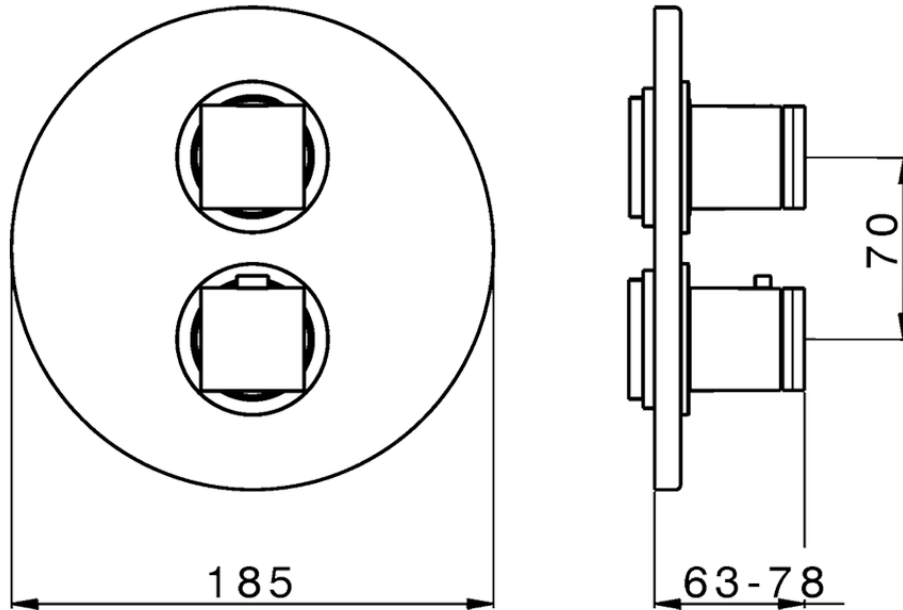

Exposed part for con thermo shower valve, 2-outlet DADO_DD018100

DD018100

<https://en.huberitalia.com/exposed-part-for-con-thermo-shower-valve-2-outlet-dado-dd018100>

Piastra/Plate/Plaque/Platte/Placa

2-3mm: XX 25-40 YY 76-91

10 mm: XX 16-31 YY 65-80

ZB018101

<https://en.huberitalia.com/2-outlet-concealed-thermostatic-shower-valve-concealed-zb018101>

2026-05-25