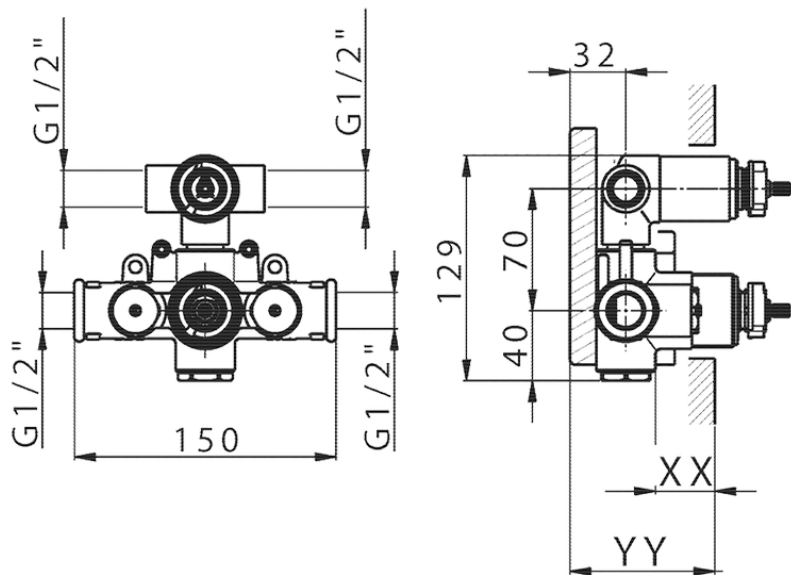

## Exposed part for con thermo shower valve, 2-outlet DADO\_DD018100

DD018100

<https://en.huberitalia.com/exposed-part-for-con-thermo-shower-valve-2-outlet-dado-dd018100>

## Piastra/Plate/Plaque/Platte/Placa

2-3mm: XX 25-40 YY 76-91

10 mm: XX 16-31 YY 65-80

ZB018101

<https://en.huberitalia.com/2-outlet-concealed-thermostatic-shower-valve-concealed-zb018101>

2026-06-25