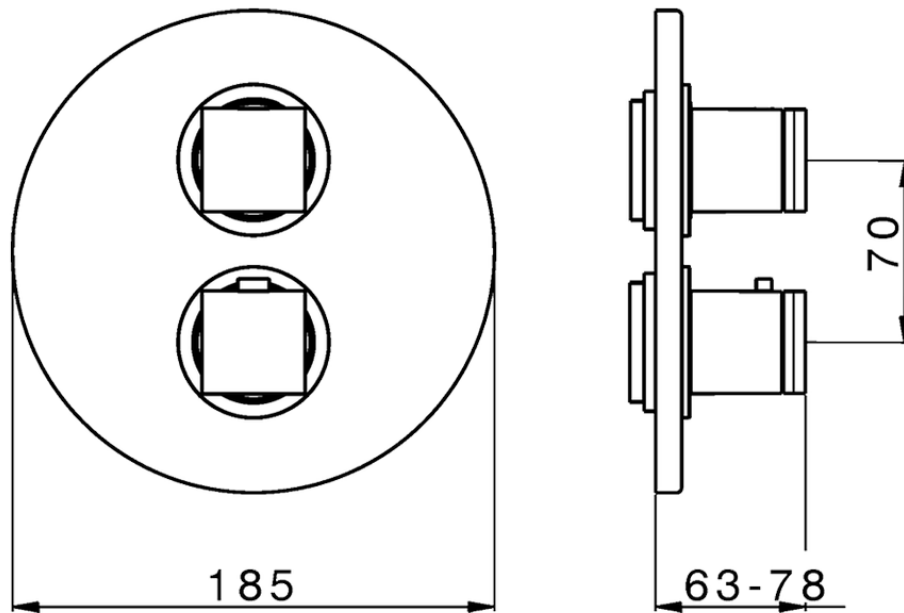

Exposed part for con thermo shower valve, 2-outlet DADO_DD018100

DD018100

<https://en.huberitalia.com/exposed-part-for-con-thermo-shower-valve-2-outlet-dado-dd018100>

Piastra/Plate/Plaque/Platte/Placa

2-3mm: XX 25-40 YY 76-91

10 mm: XX 16-31 YY 65-80