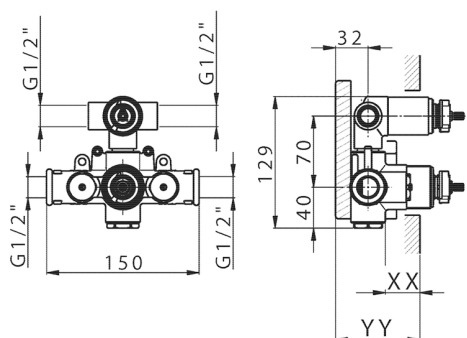

2-outlet Concealed thermostatic mixer, with 2-outlet diverter, without trim kit

AVAILABLE FINISHINGS

04 04 Without finishing

CHARACTERISTICS

Installation **Concealed**

Cartridge Spare Parts **24.04A.PP**

8x20 Plus P Thermostatic Valve

Concealed **1**

Piastra/Plate/Plaque/Platte/Placa

2-3mm: XX 25-40 YY 76-91

10 mm: XX 16-31 YY 65-80

DeviaStop

The Huber Devia Stop technology allows to adjust the water flow and to direct it to the selected output point (overhead soaker, hand shower, etc).