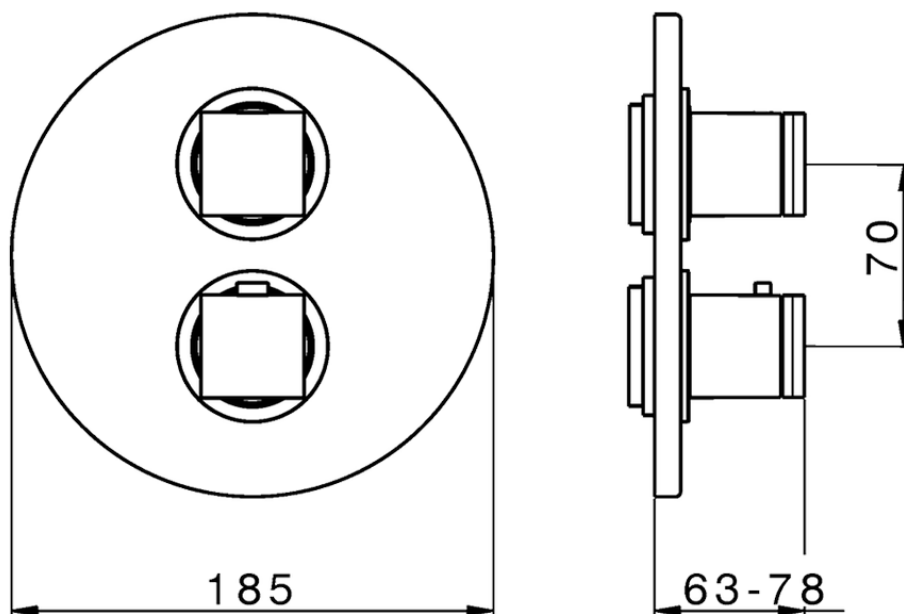

Exposed part for con thermo shower valve, 2-outlet DADO_DD018100

DD018100

<https://en.huberitalia.com/exposed-part-for-con-thermo-shower-valve-2-outlet-dado-dd018100>

Piastra/Plate/Plaque/Platte/Placa

2-3mm: XX 25-40 YY 76-91

10 mm: XX 16-31 YY 65-80

ZB018101

<https://en.huberitalia.com/2-outlet-concealed-thermostatic-shower-valve-concealed-zb018101>

2026-04-05